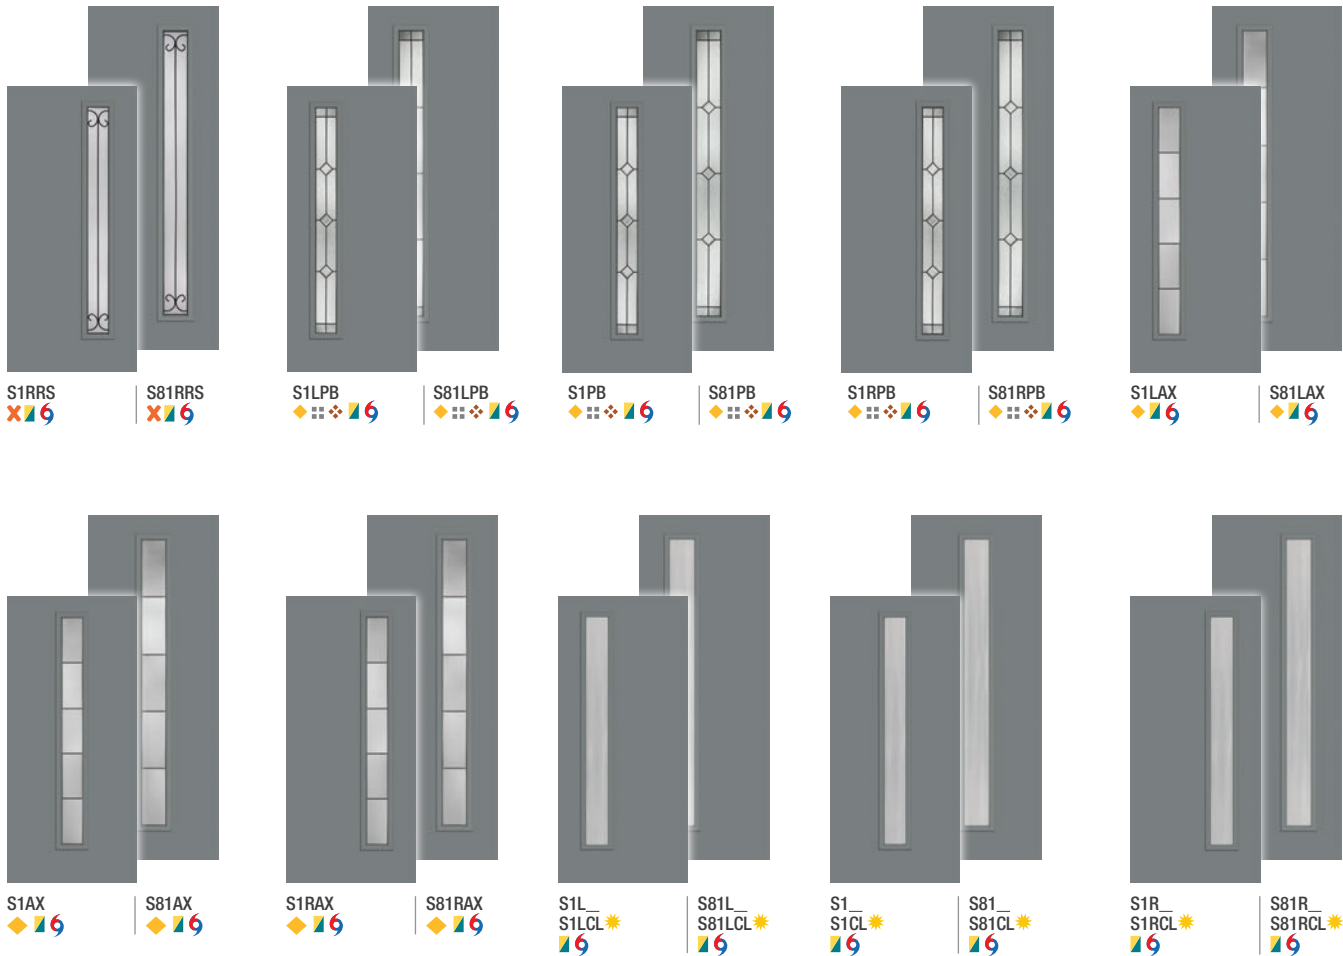

Echo

Note: Product images show exterior side of door.

				It's your decision, by design. Select a look for the door and sidelites. Choose a material. Find an available glass design and frame to complete the statement. Stain or paint it any color. Explore all the possible combinations at thermatru.com/pulse.
Wood-Grained Fiberglass: Mahogany or Oak (Shown in Driftwood stain.)		Smooth Fiberglass	Steel	

Note: Door and sidelite styles shown in smooth fiberglass with flat lite frame. To see styles in other material choices, go to thermatru.com/pulse.