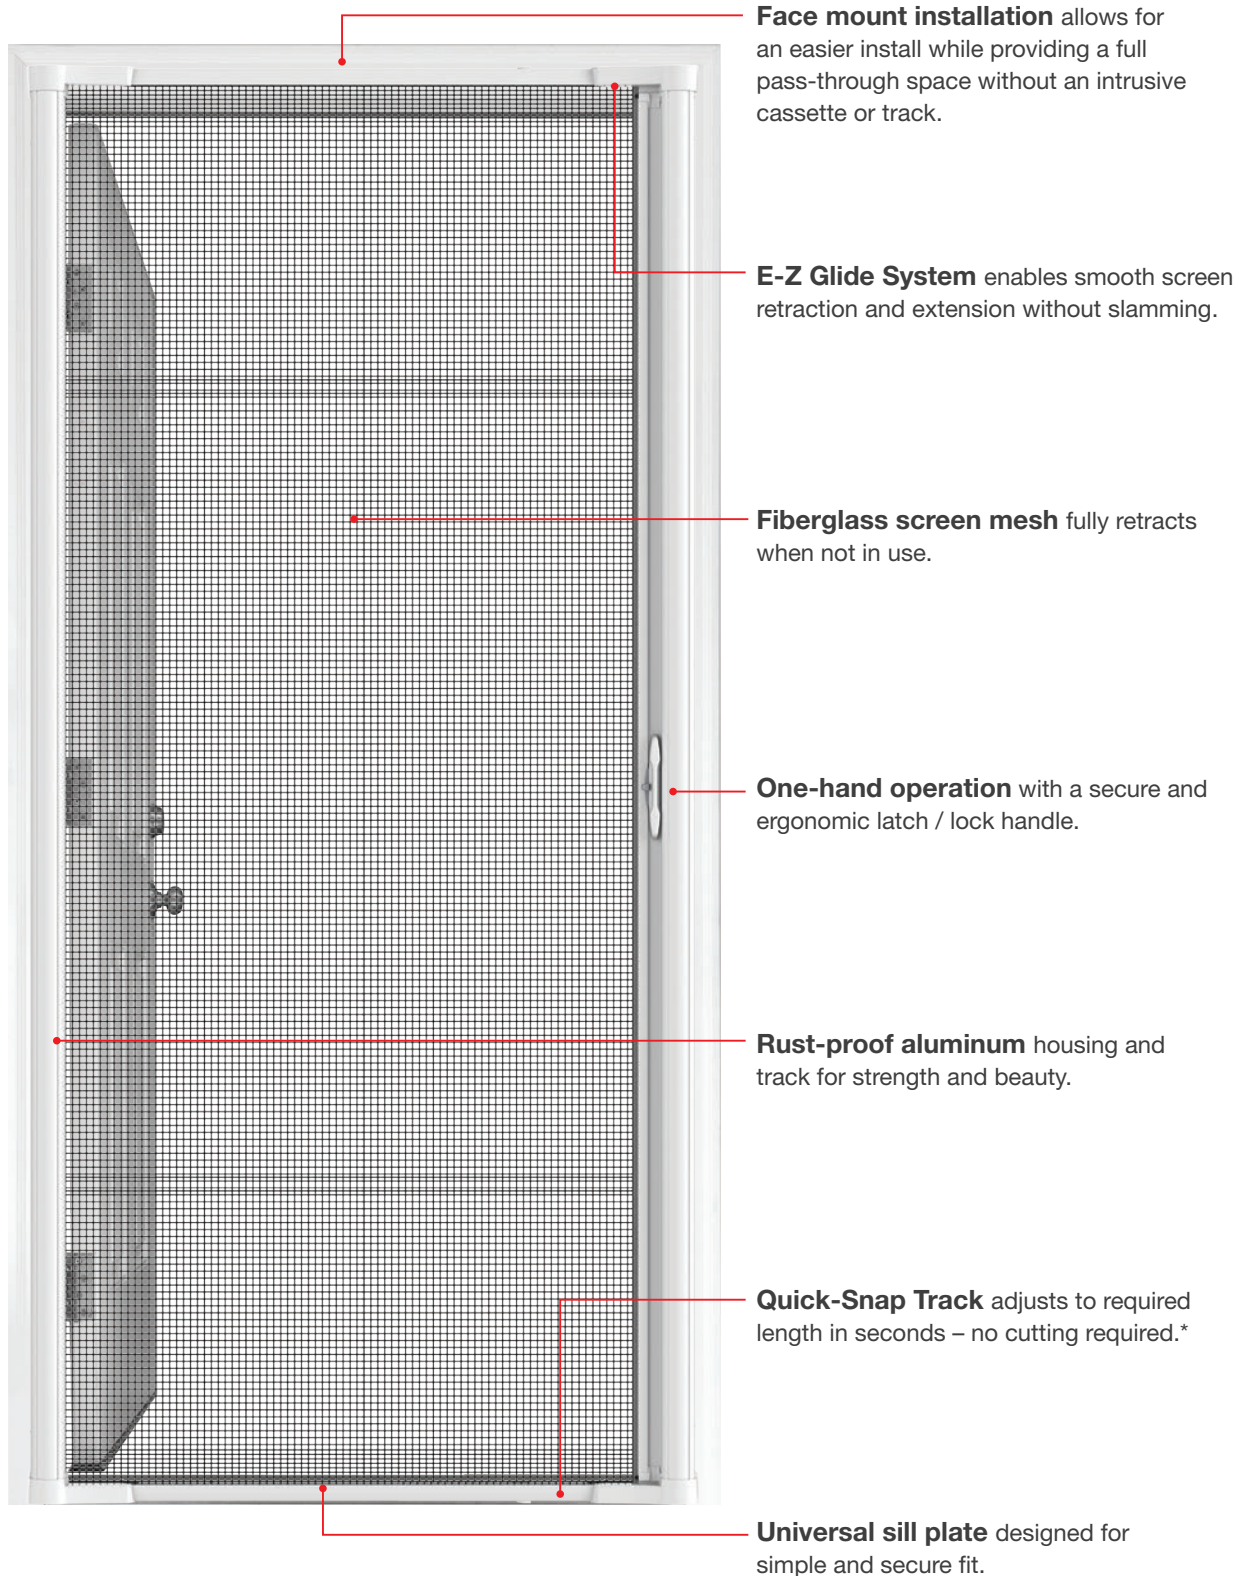

Welcome fresh air and natural light into the home while keeping debris and insects out. Therma-Tru retractable screen doors feature a discreet, hidden design that helps provide a seamless transition from indoors to out. Plus, it's been quality tested for compatibility with Therma-Tru® entry door systems.