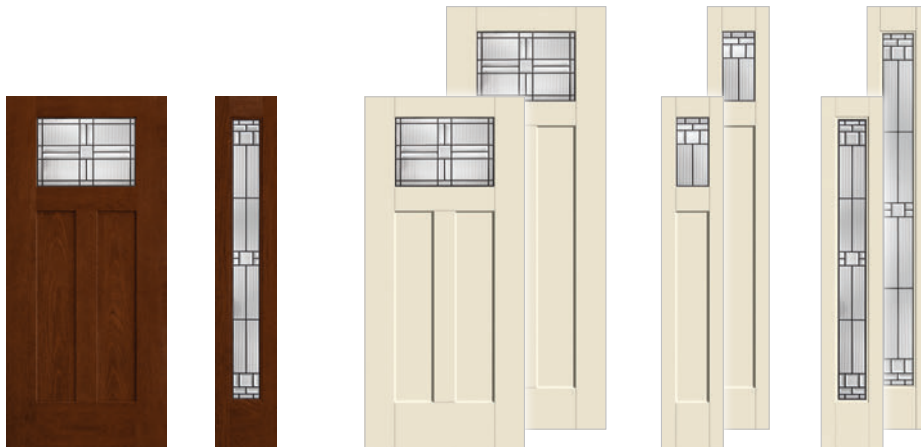

*To confirm code requirements in your jurisdiction, always check with your local building code authority.

**Available for full-lite sidelites only.

Note: Fiber-Classic and Smooth-Star products used in multi-family or commercial settings are backed by a 3-year limited warranty. See your Therma-Tru seller or visit www.thermatru.com for details on available product sizes and options, limited warranties and exclusions, Riders, ENERGY STAR qualified products, product approvals and installation instructions. Please verify that there is a Therma-Tru product approval for the configuration before buying.

Top: Fiber-Classic Mahogany Collection, Saratoga Glass, Door – FCM6240, Sidelites – FCM6201SL, Transom – 19750T, Finish – Sweet Date
Right Page: Smooth-Star, Chord Glass with SDLs, Door – S4813XC, Sidelites – S2000XCSSL, Finish – Onyx