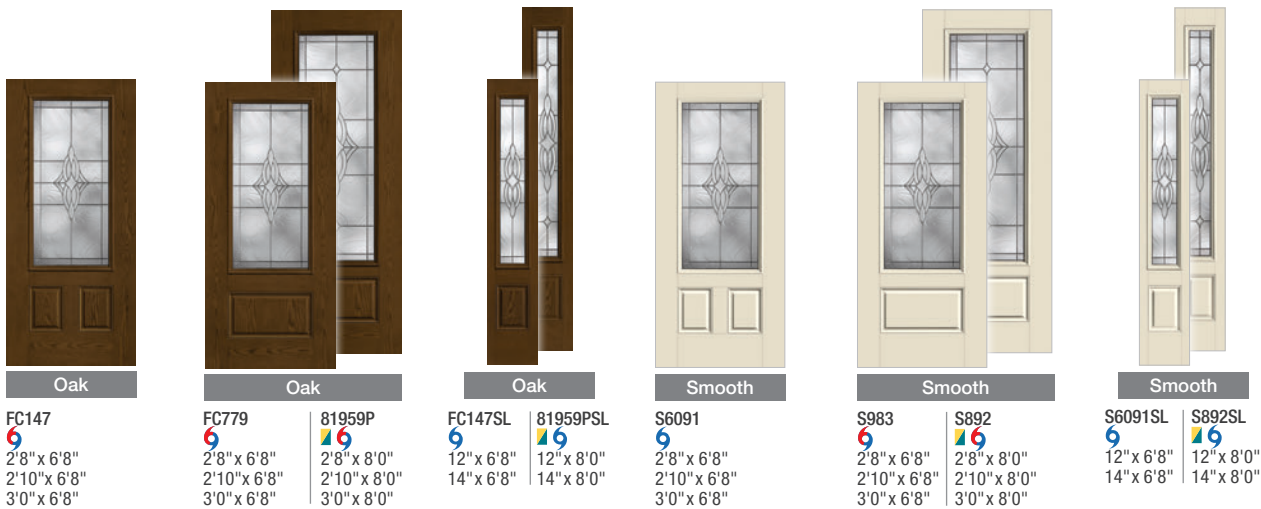

Oak

FC147
6
2'8" x 6'8"
2'10" x 6'8"
3'0" x 6'8"

Oak

FC779 81959P
6
2'8" x 6'8" 2'8" x 8'0"
2'10" x 6'8" 2'10" x 8'0"
3'0" x 6'8" 3'0" x 8'0"

Oak

FC147SL 81959PSL
6
12" x 6'8" 12" x 8'0"
14" x 6'8" 14" x 8'0"

Smooth

S6091
6
2'8" x 6'8"
2'10" x 6'8"
3'0" x 6'8"

Smooth

S983 S892
6
2'8" x 6'8" 2'8" x 8'0"
2'10" x 6'8" 2'10" x 8'0"
3'0" x 6'8" 3'0" x 8'0"

Smooth

S6091SL S892SL
6
12" x 6'8" 12" x 8'0"
14" x 6'8" 14" x 8'0"