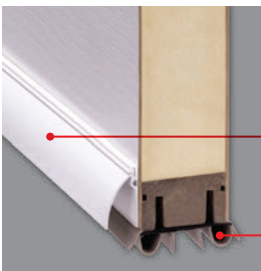

Rain Deflector

Bottom Sweep

Bottom of door;
exterior view.