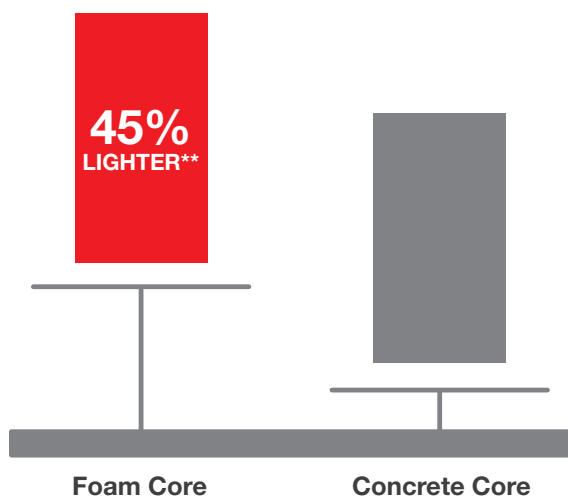

Therma-Tru® Fire-Rated Doors

From smooth to wood-grained, Therma-Tru offers products to meet most national and local code requirements for house-to-garage, multi-family residential and hotel / motel unit entries.* Explore a wide variety of 20-minute Fire-rated fiberglass and steel door styles.

- Fiber-Classic and Smooth-Star 20-minute Fire-rated fiberglass doors are now constructed with a polyurethane foam core that reduces overall door slab weight by 45% for easier handling and installation.**

20-Minute Fire-Rated Fiberglass Doors

- Tested to withstand a minimum of 20-minutes of fire exposure with temperatures that reach more than 1,400 degrees Fahrenheit.
- Features a 20-minute positive pressure rating.
- Certified by Intertek, Warnock Hersey for mortise lock use and features a wide lock stile to provide proper handleset reinforcement, combined with lock and hinge stiles that increase rigidity and stability.
- More durable than steel, and resist dents, scratches and rust, making them ideal for high-traffic, heavy-use environments.
- Features full-length lock side blocking, as well as blocking for panic and closure applications.
- Ideal for hotels, apartments, office buildings and other applications with security locks and card readers.

Additional Options

- Solid-panel steel wood-edge doors also available with the 20-minute Fire-rated label, starting on page 258.

For California Projects

Therma-Tru Fiber-Classic and Smooth-Star 20-minute Fire-rated fiberglass doors meet or exceed building codes and regulations specific to the state of California, including:

- ✓ California Wildland Urban Interface (WUI) requirements.
- ✓ California Air Resources Board (CARB) formaldehyde regulations.
- ✓ California State Fire Marshall test CA SFM 12-7A-1.

For Florida Projects

Therma-Tru Fiber-Classic and Smooth-Star foam core 20-minute Fire-rated fiberglass doors include options to meet building codes and regulations specific to the state of Florida.

- ✓ Approved for structural use in Florida.
- ✓ Approved for Wind-Borne Debris Regions (WBDR).

*To confirm fire door requirements in your jurisdiction, always check with your local building code authority.

**Comparison of 20-minute foam core Fire-rated door to a 20-minute concrete core Fire-rated door with similar style.

Note: To see the full results of third-party Intertek, Warnock-Hersey testing, visit www.thermatru.com/performance.

Left: Fiber-Classic Mahogany Collection Door – FMF205, Finish – Driftwood