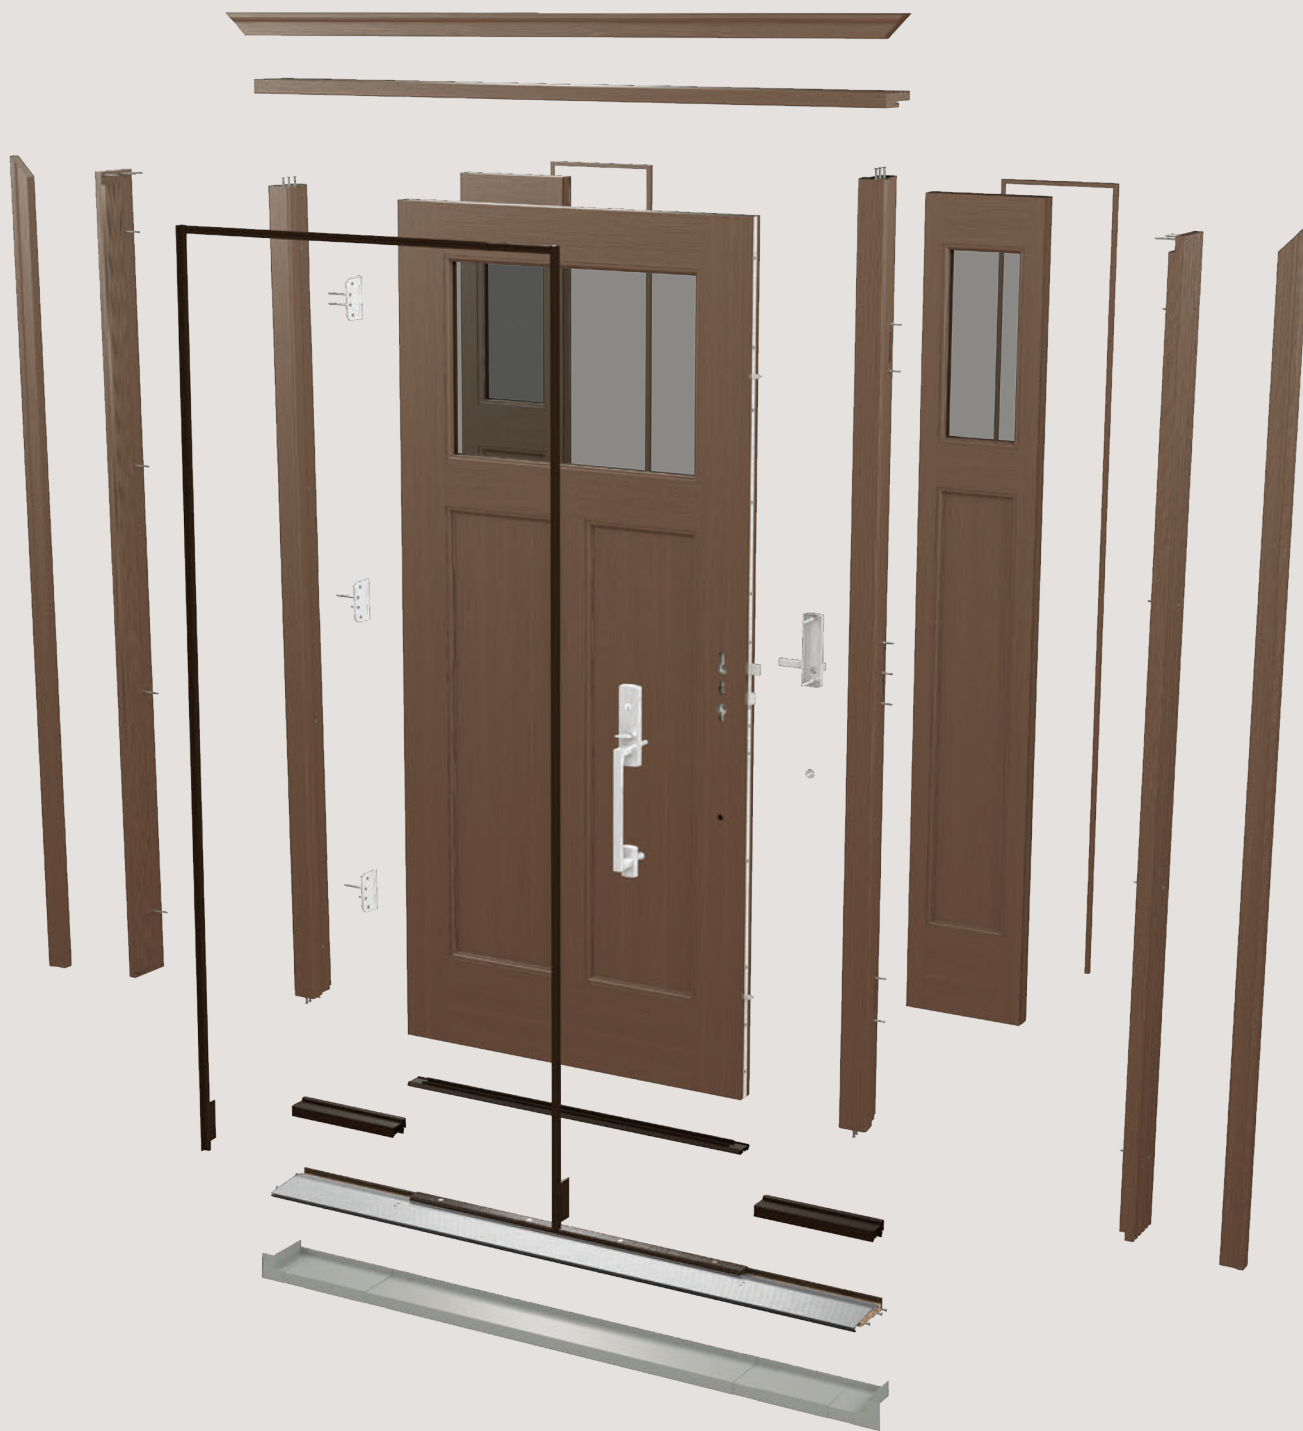

Next-level engineering.

Classic Craft complete entryway systems are designed with a full suite of premium-grade components, including ball-bearing hinges, medium-reach weatherstrip, 7-shape corner seal pads and more. Each piece is engineered with craftsman precision to create an unrivaled entry experience built to perform for a lifetime.