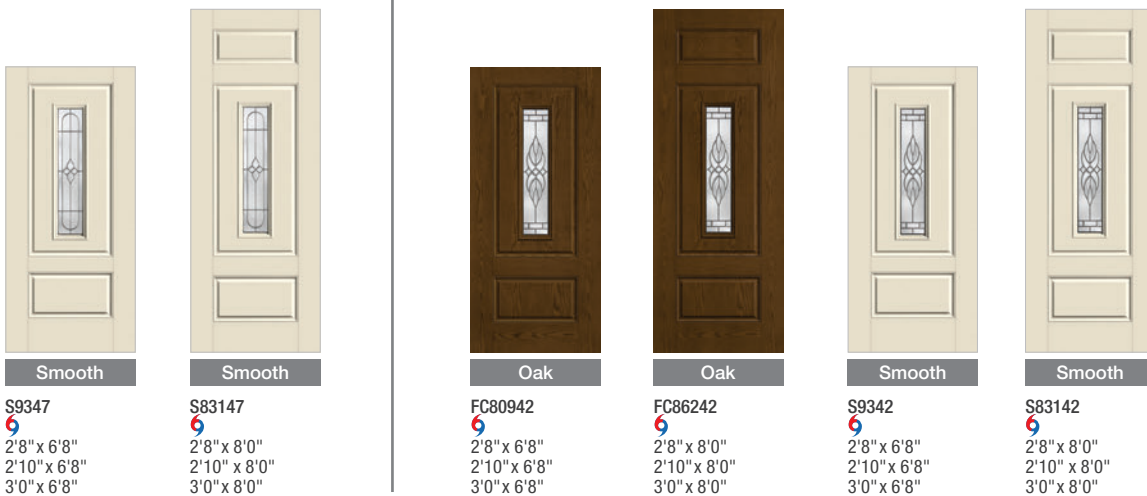

Kensington™ ◆ ◆

Smooth
S9347
6
2'8" x 6'8"
2'10" x 6'8"
3'0" x 6'8"

Smooth
S83147
6
2'8" x 8'0"
2'10" x 8'0"
3'0" x 8'0"

Oak
FC80942
6
2'8" x 6'8"
2'10" x 6'8"
3'0" x 6'8"

Oak
FC86242
6
2'8" x 8'0"
2'10" x 8'0"
3'0" x 8'0"

Smooth
S9342
6
2'8" x 6'8"
2'10" x 6'8"
3'0" x 6'8"

Smooth
S83142
6
2'8" x 8'0"
2'10" x 8'0"
3'0" x 8'0"

Key

- Black Nickel Caming (1D)
- ◆ Brushed Nickel Caming (1C)
- ◆ ◆ Brass Caming (1A)
- × Wrought Iron (1W)

6 WBDR / HVHZ Options