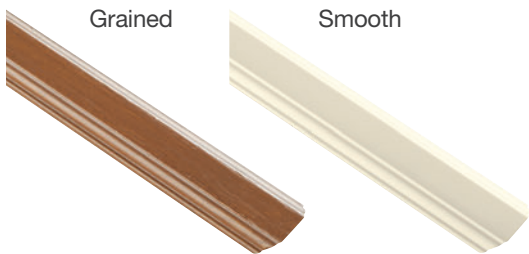

SDL Bar Options

Grained

Smooth