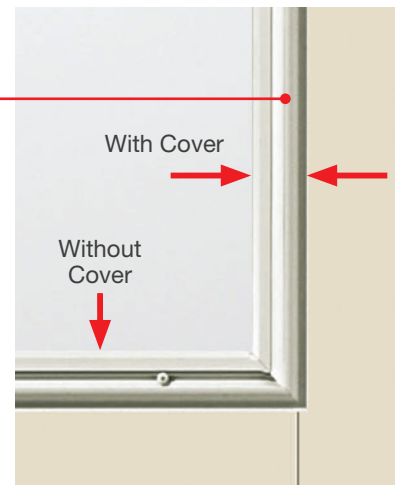

Impact Doors

Feature a built-in 24-gauge steel plate lining.

Impact Glass

Features special laminated glass construction.

Impact-Rated Internal Blinds

Features laminated glass construction and a durable, paintable aluminum lite frame with a flat profile aesthetic cover for a simple look.

Impact Lip-Lite Frame

Features durable, paintable aluminum construction. An attractive scrolled profile gives a thin, sleek appearance and a screw channel cover helps hide unsightly screws.

Other Considerations