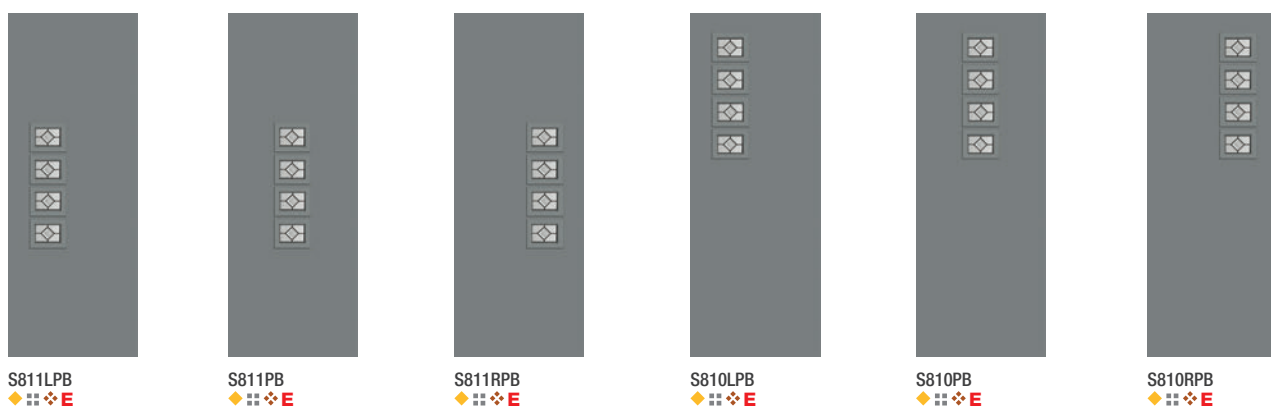

Echo *Continues on next page.*

Privacy & Textured Glass Options
Add the code to the blank in the style number for the desired door and glass combination. For details on glass options, see page 262.

XK = Reeded	XE = Satin Etch	XJ = Chinchilla	XN = Granite
XG = Geometric	XC = Chord	XR = Rainglass	

Key

Low-E Glass (LE)	Brass Caming (1A)	WBDR / HVHZ Options
Black Nickel Caming (1D)	Wrought Iron (1W)	Elevated 10" Bottom Rail Options
Brushed Nickel Caming (1C)	NEW Scrolled & Flat Advanta Lite Frame