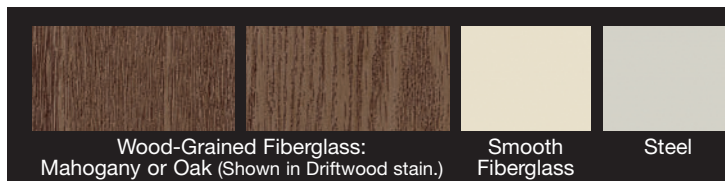

Wood-Grained Fiberglass:
Mahogany or Oak (Shown in Driftwood stain.)

Smooth
Fiberglass

Steel

It's your decision, by design.

Select a look for the door and sidelites. Choose a material. Find an available glass design and frame to complete the statement. Stain or paint it any color. Explore all the possible combinations at thermatru.com/pulse.