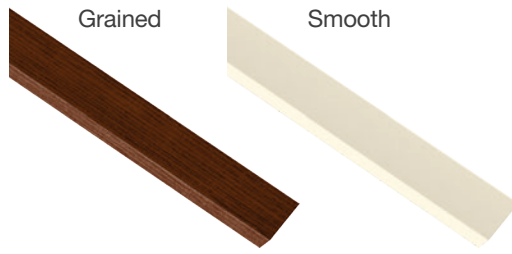

(28.6 mm / 1.125 in.)
Look for the ( ) icon.

Grained

Smooth