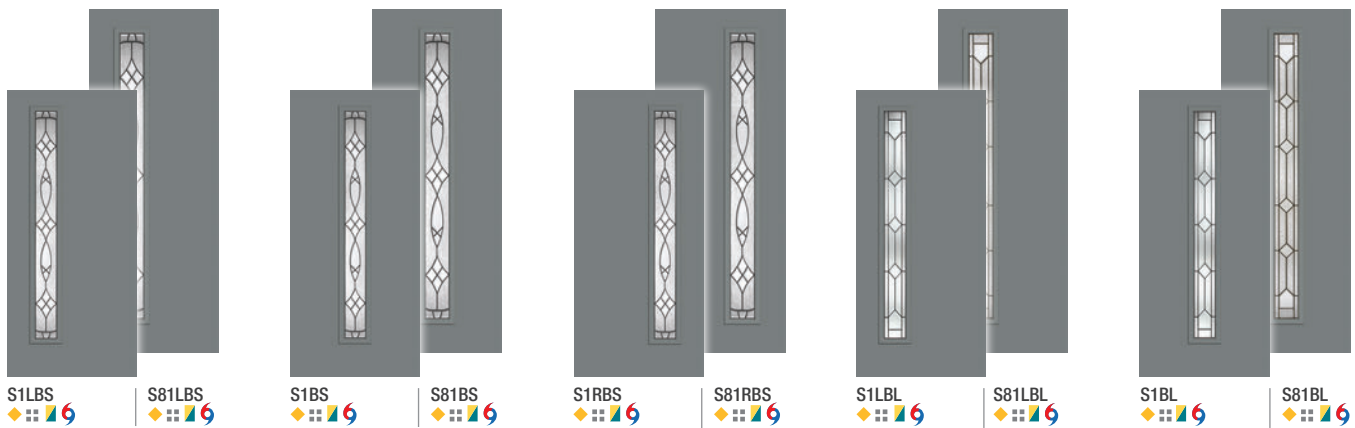

Línea

Note: Product images show exterior side of door.

It's your decision, by design.

Select a look for the door and sidelites. Choose a material. Find an available glass design and frame to complete the statement. Stain or paint it any color. Explore all the possible combinations at thermatru.com/pulse.

Wood-Grained Fiberglass:
Mahogany or Oak (Shown in Driftwood stain.)

Smooth Fiberglass

Steel

Note: Door and sidelite styles shown in smooth fiberglass with flat lite frame. To see styles in other material choices, go to thermatru.com/pulse.

Note: See page 299 for important product details that may help with your purchase decision.
Top: Pulse Ari, Axis Glass with Scrolled Lite Frame, Door – S83AX, ©TheHouseDesigners.com