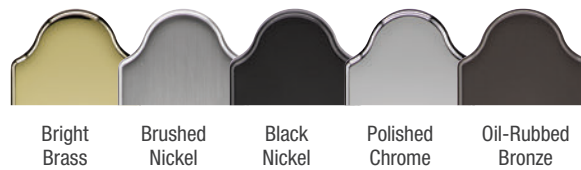

Heights: 6'6"
6'8"
8'0"

Handleset Options for Standard Door MPLS

Designed to complement Therma-Tru® door styles from traditional to contemporary.

Finish Options

Finish Options

Latch & Deadbolt Strike Plate