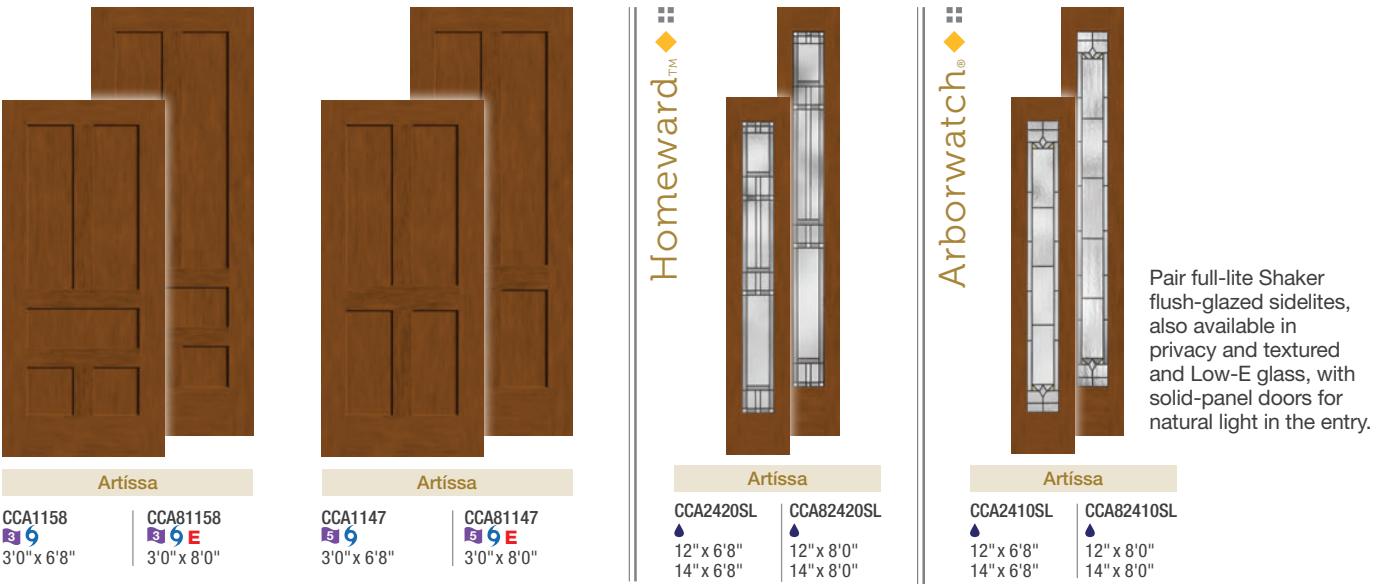

Artissa

CCA4915L	CCA4915R
 	 
3'0" x 6'8"	3'0" x 6'8"

Artissa

CCA84915L	CCA84915R
  	  
3'0" x 8'0"	3'0" x 8'0"

Artissa

CCA4925L	CCA4925R
 	 
3'0" x 6'8"	3'0" x 6'8"

*Formerly Classic-Craft American Style.

Note: See page 299 for important product details that may help with your purchase decision.