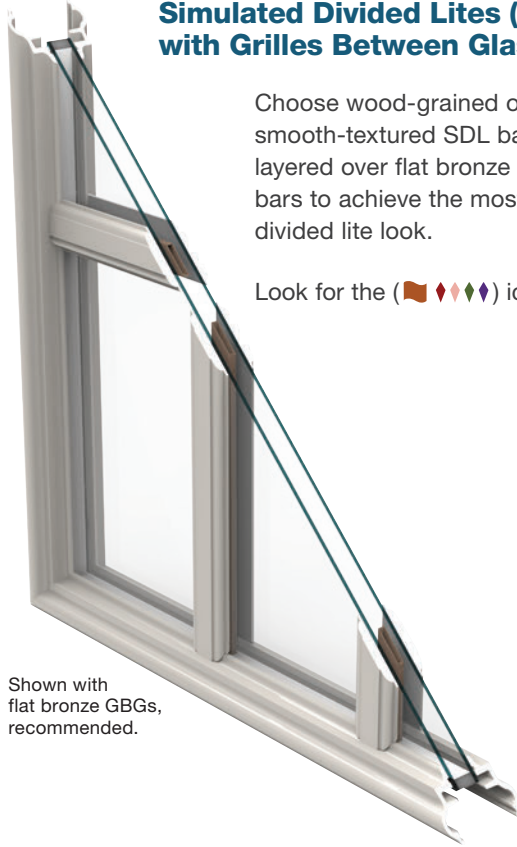

Divided Lites

Fiber-Classic® & Smooth-Star®

Simulated Divided Lites (SDLs) with Grilles Between Glass (GBGs)

Choose wood-grained or smooth-textured SDL bars layered over flat bronze GBG bars to achieve the most authentic divided lite look.

Look for the ( ) icons.

Shown with flat bronze GBGs, recommended.

Simulated Divided Lites (SDLs)

Wood-grained or smooth SDL bars are adhered to the interior and exterior panes of tempered glass. Can be stained or painted any color to complement the door and home.

Look for the ( ) icons.