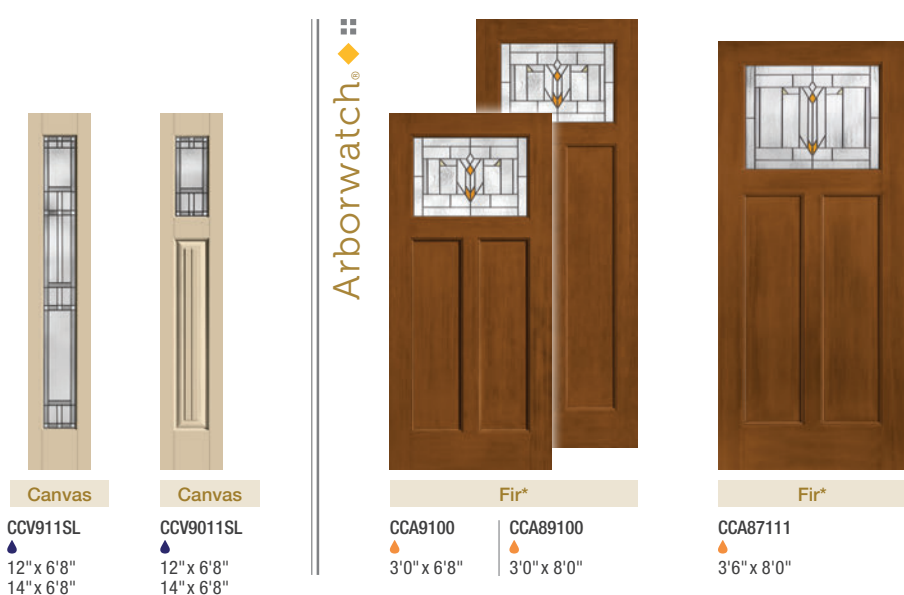

Optional Dentil Shelves

Available for all Classic Craft Craftsman Lite doors.

16-Block Dentil Shelf

4-Block Dentil Shelf

4-Block Dentil Shelf
Pairs with 3'6" wide doors.

4-Block Dentil Shelf

*Formerly Classic-Craft American Style.
Note: See page 299 for important product details that may help with your purchase decision.