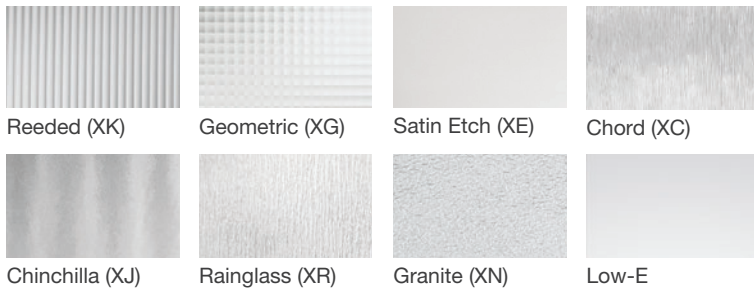

Residential

Commercial & Multi-Resident

NEW 8'0" Smooth-Star® Flush-Glazed Doors with Elevated Bottom Rail

More natural light.

Ideal for multi-family new construction and remodeling, the popular 8'0" Smooth-Star flush-glazed full-lite door has been redesigned with an elevated bottom rail to meet ADA requirements.* Starting on page 153.