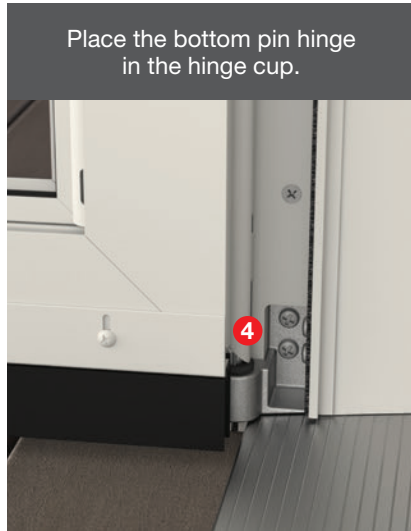

The storm door is easy to install at the jobsite.

The concealed hinges featuring retractable pins **4** and the revolutionary hidden closer with Click&Hold™ technology **5** enable a quick and intuitive installation experience. The storm door panel is handed in the field, simplifying what you need to order. After the installation of the entry door, hand your storm door by installing the closer, sweep and hardware. Then, follow these three simple steps to complete the job.