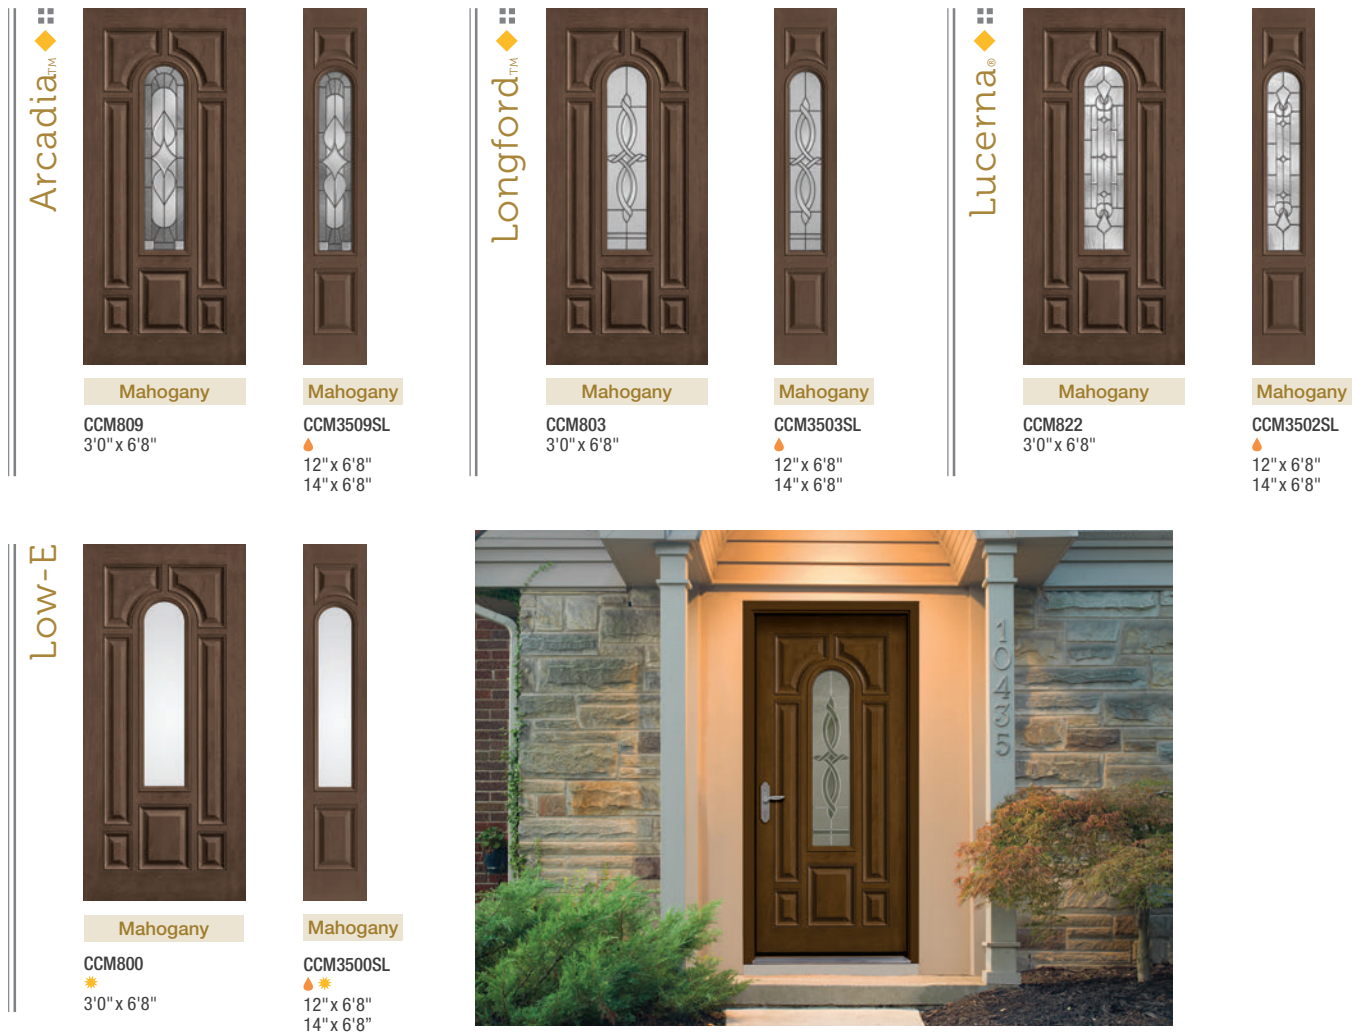

Center Lites

Founders Collection