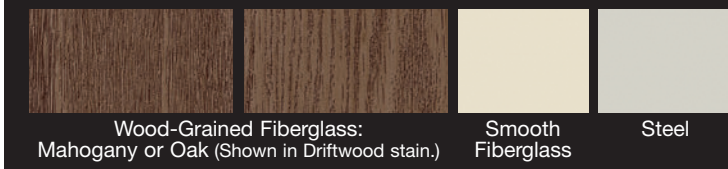

It's your decision, by design.

Select a look for the door and sidelites. Choose a material. Find an available glass design and frame to complete the statement. Stain or paint it any color. Explore all the possible combinations at thermatru.com/pulse.

Note: Door and sidelite styles shown in smooth fiberglass with flat lite frame. To see styles in other material choices, go to thermatru.com/pulse.

Note: See page 299 for important product details that may help with your purchase decision.

Top: Pulse Echo, Low-E Glass with Flat Lite Frame, Door – S85CL