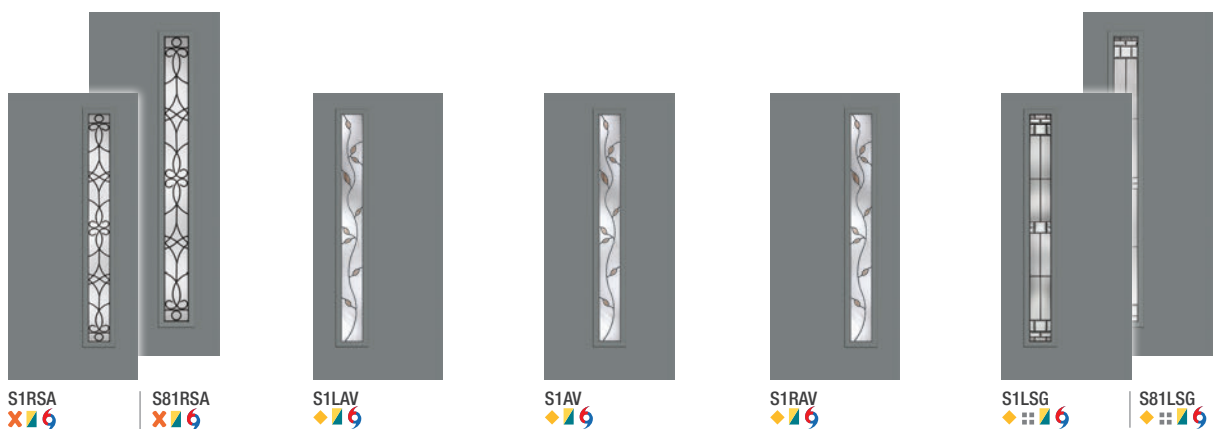

S1RSA | S81RSA | S1LAV | S1AV | S1RAV | S1LSG | S81LSG