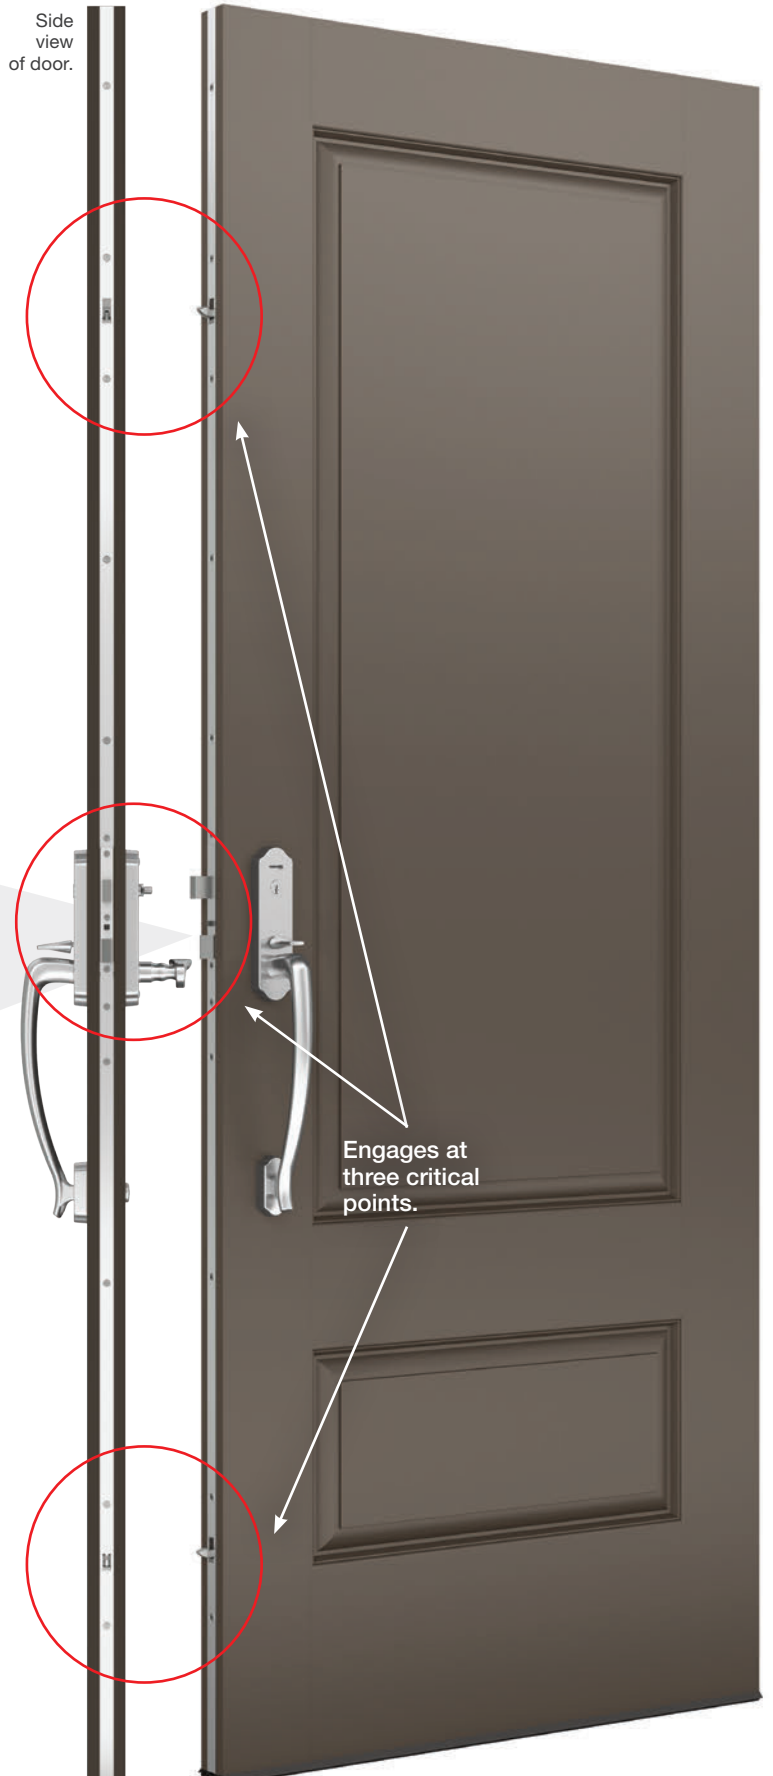

Tongue
 Heights: | Configurations:
 6'8" | Inswing
 7'0" | Outswing
 8'0"

-  Self-lubricating locks.
-  1" premium stainless steel deadbolt.
-  Integrated mishandling device.

Key

 Tru-Defense Eligible

Side view of door.