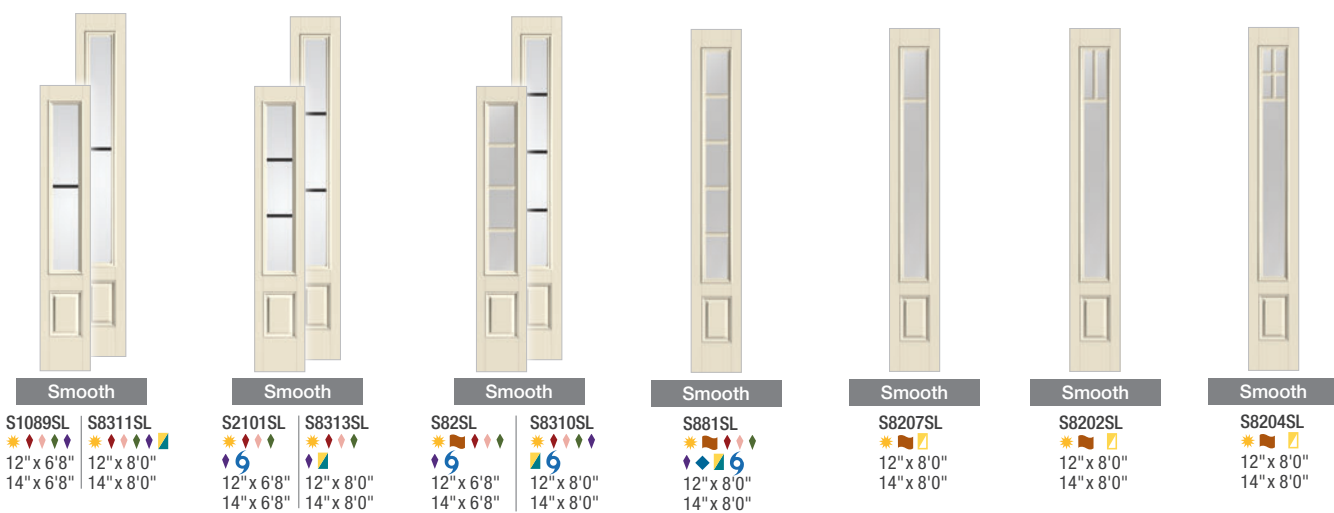

Smooth

S82
 *♦♦♦♦♦
 2'8" x 6'8"
 2'10" x 6'8"
 3'0" x 6'8"

Smooth

S1089
 *♦♦♦♦♦
 2'8" x 6'8"
 2'10" x 6'8"
 3'0" x 6'8"

S8311
 *♦♦♦♦♦
 2'8" x 8'0"
 2'10" x 8'0"
 3'0" x 8'0"

EnLiten™ Flush-Glazed Clear Glass