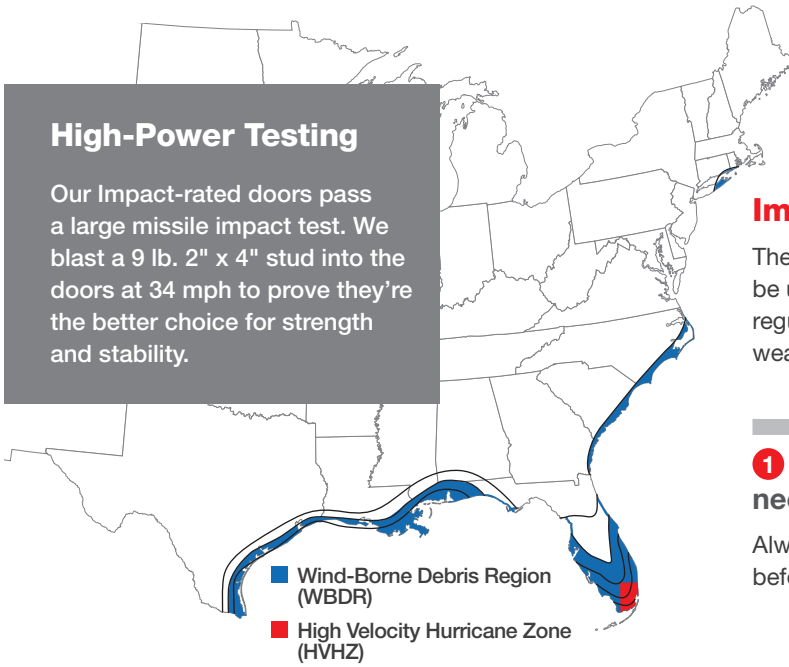

Tough when you need it. Beautiful always.

High-Power Testing

Our Impact-rated doors pass a large missile impact test. We blast a 9 lb. 2" x 4" stud into the doors at 34 mph to prove they're the better choice for strength and stability.

Impact-Rated Products

Therma-Tru offers Impact-rated doors and glass that can be used to meet high-wind and coastal region codes and regulations, offering excellent performance in extreme weather conditions while providing added protection.

1 Use the map as a guide to find out if you need product for WBDR or HVHZ.

Always confirm building code requirements in your area before buying.*