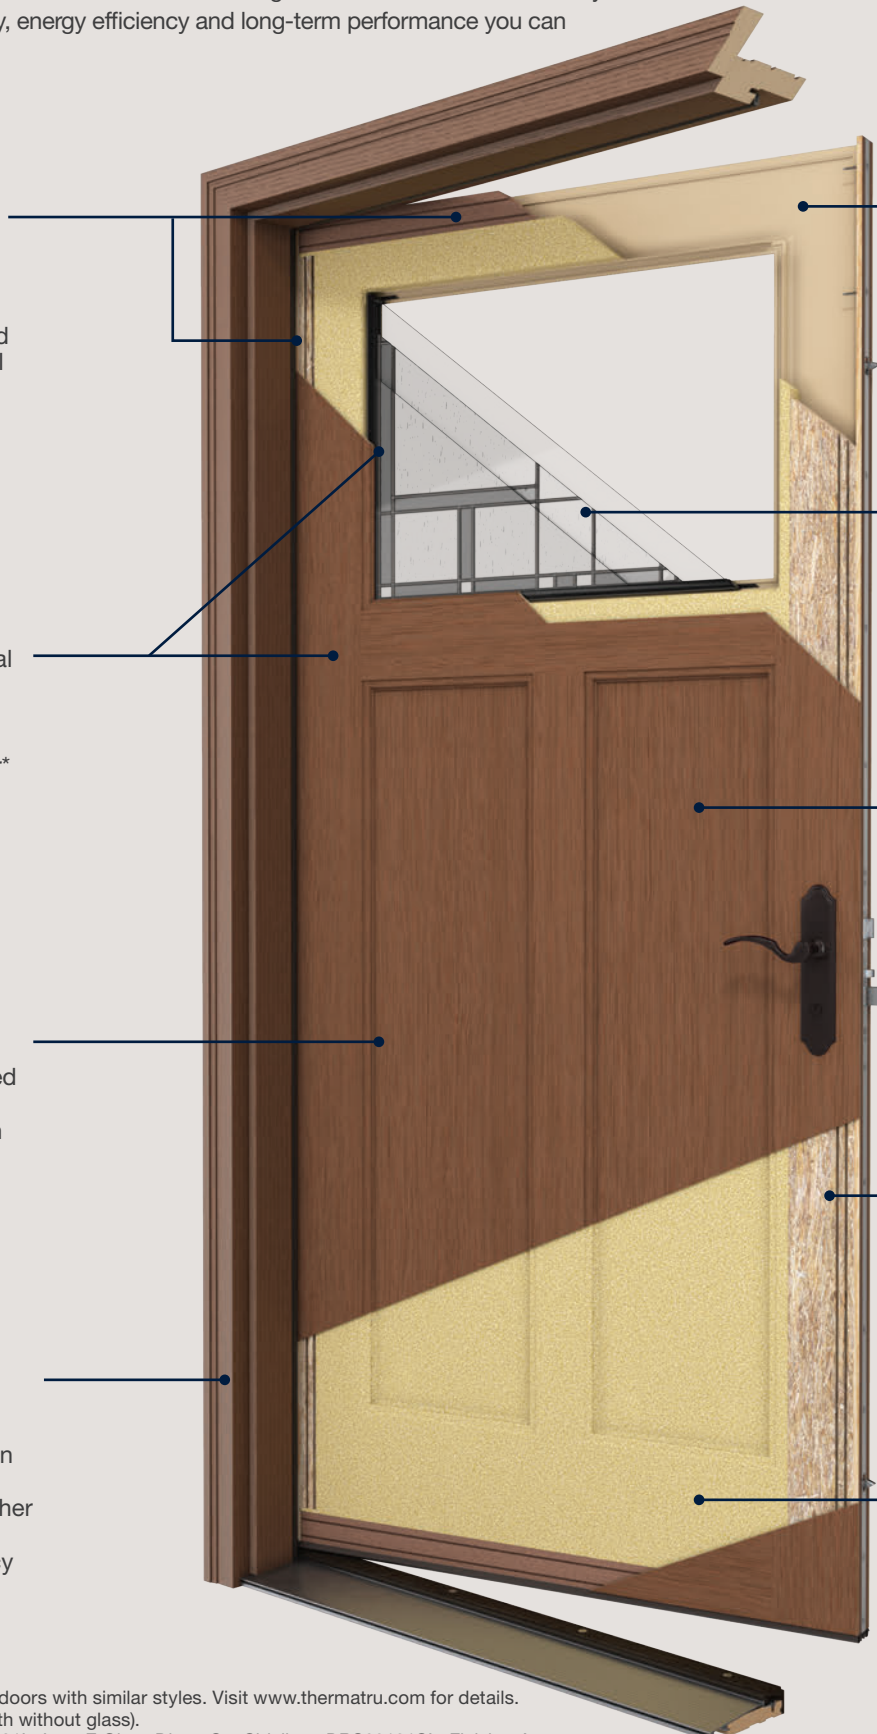

Premium construction, inside and out.

Highlighting the best of craftsmanship and innovation, Classic Craft premium entryways boast impressive, well-designed features and remarkable construction. The inner workings of each Classic Craft door lay the foundation for exceptional strength, security, energy efficiency and long-term performance you can depend on for years to come.

Engineered for Moisture Protection

Features composite top and bottom rails and solid hardwood edges for increased moisture and rot protection all the way around the door.

Designed with Authenticity

Features construction identical to wood doors with narrow stiles and rails, and flush-glazed glass options that are more than 10% wider* to welcome more natural light into the home.

Tested to Withstand Mother Nature

Designed and rigorously tested to withstand and protect from the damaging effects of harsh weather conditions.

Therma-Tru® Door Frame

Created specifically for Thermo-Tru doors to deliver an entire entry system designed and engineered to work together to resist leaks and drafts, and help maintain energy efficiency and weather resistance.

*Comparison of Classic Craft to other standard fiberglass doors with similar styles. Visit www.thermatru.com for details.

**Comparison of R-Values of fiberglass to wood doors (both without glass).

Right Page Top: Classic Craft Walnut Grain Door – CCW8901L; Low-E Glass Direct Set Sidelite – DRS82131SL, Finish – Acorn

Right Page Middle: Classic Craft Mahogany Grain, Low-E Glass, Door – CCR30020; Provincial Glass, Sidelites – CCR3408SL;

Low-E Glass, Transom – 19220T, Finish – Driftwood

Right Page Bottom: Classic Craft Canvas Door – CCV220, Low-E Glass, Sidelites – CCV100SL, Finish – Indigo