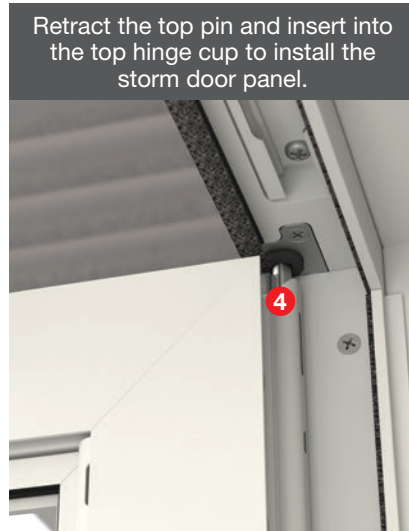

The concealed hinges featuring retractable pins **4** and the revolutionary hidden closer with Click&Hold™ technology **5** enable a quick and intuitive installation experience. The storm door panel is handed in the field, simplifying what you need to order. After the installation of the entry door, hand your storm door by installing the closer, sweep and hardware. Then, follow these three simple steps to complete the job.