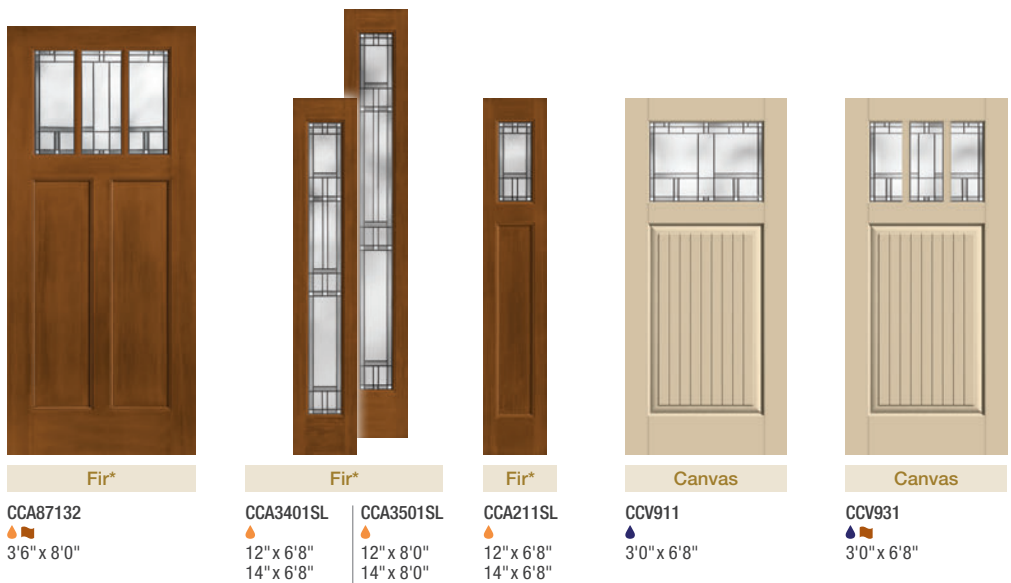

Optional Dentil Shelves

Available for all Classic Craft Craftsman Lite doors.

16-Block Dentil Shelf

4-Block Dentil Shelf

4-Block Dentil Shelf
Pairs with 3'6" wide doors.

4-Block Dentil Shelf

*Formerly Classic-Craft American Style.
Note: See page 299 for important product details that may help with your purchase decision.