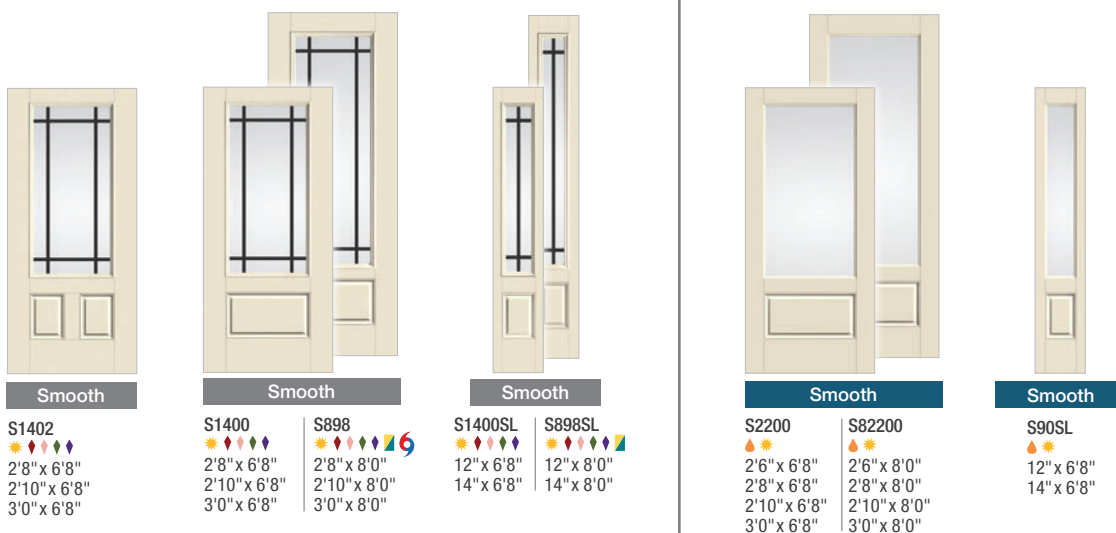

Smooth

S82
 *♦♦♦♦♦
 2'8" x 6'8"
 2'10" x 6'8"
 3'0" x 6'8"

Smooth

S1089
 *♦♦♦♦♦
 2'8" x 6'8"
 2'10" x 6'8"
 3'0" x 6'8"

S8311
 *♦♦♦♦♦
 2'8" x 8'0"
 2'10" x 8'0"
 3'0" x 8'0"

EnLiten™ Flush-Glazed Clear Glass