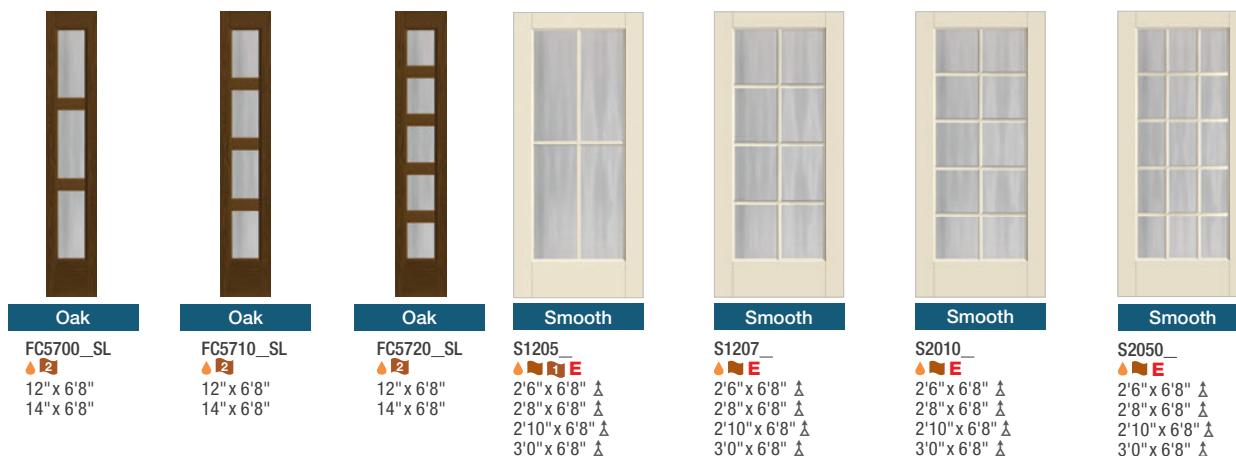

XC = Chord

XJ = Chinchilla

XR = Rainglass

XN = Granite

*Not available with Reeded (XK) or Geometric (XG) glass.

Note: See page 299 for important product details that may help with your purchase decision.

EnLiten Flush-Glazed Privacy & Textured Glass with Divided Lites *Continues on next page.*