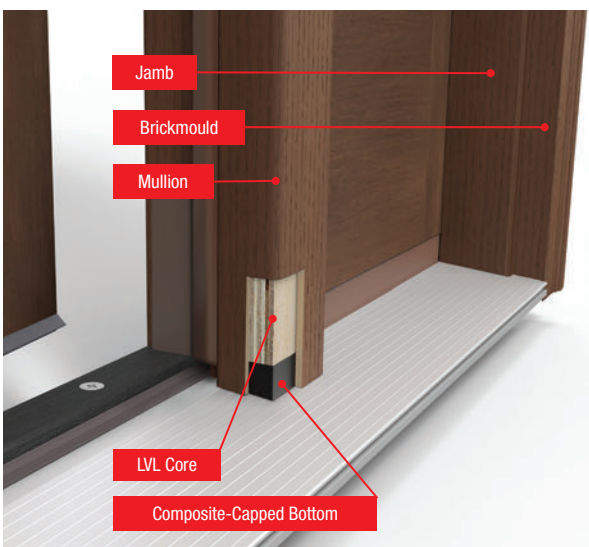

6 Lip-lite frame (shown right) features a **compression seal** against weather on the outside of the **door** and an **adhesive seal** against weather on the outside of the **glass**. **Flush-glazed glass** (shown left) is built directly into the door without a Lip-lite frame, featuring a **high-performance adhesive weather seal** inside and out.