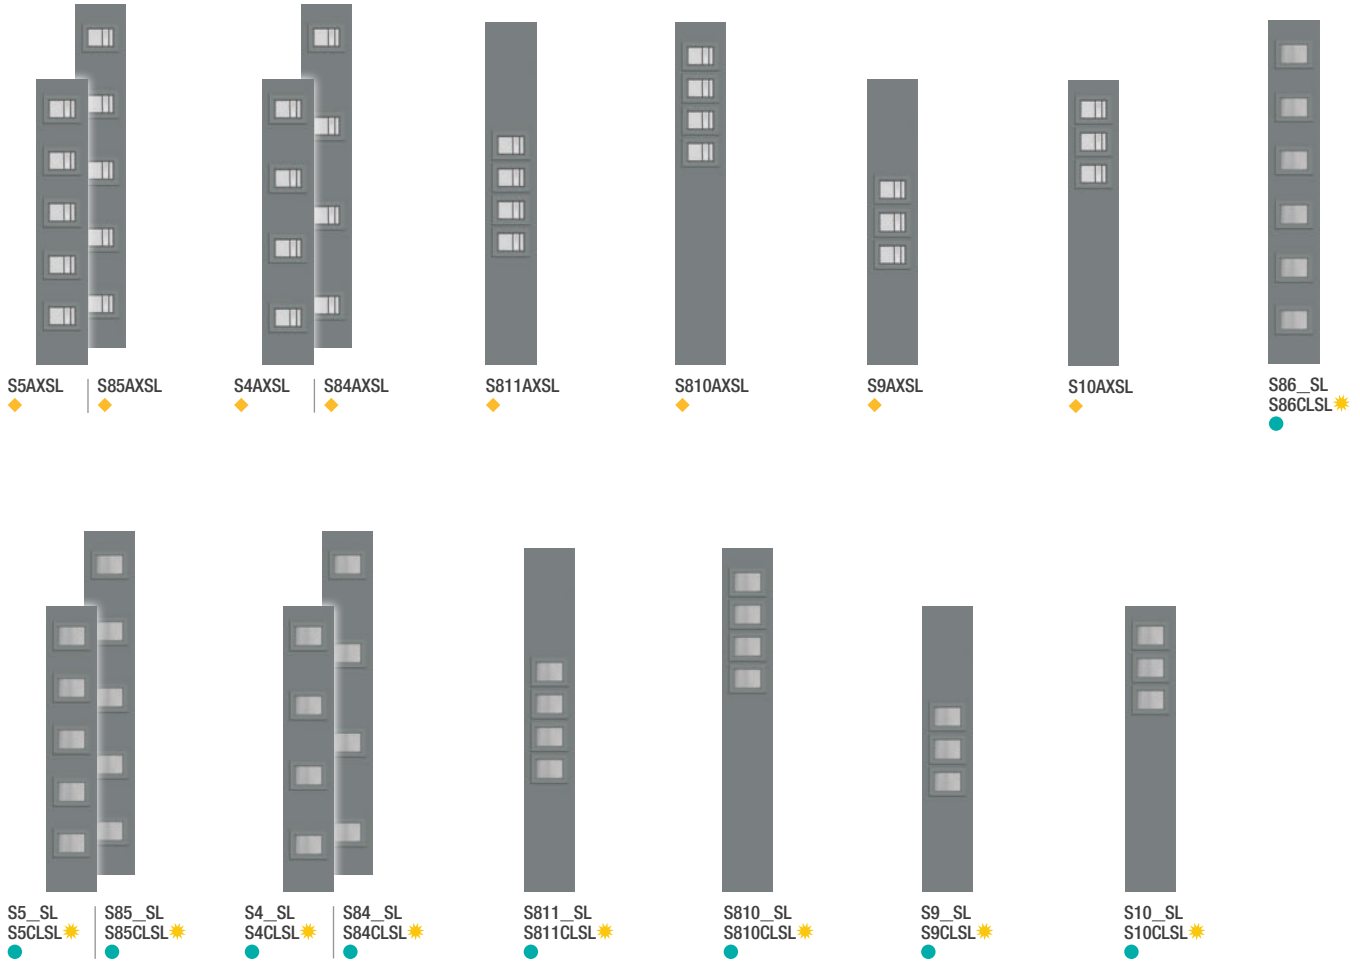

Privacy & Textured Glass Options
Add the code to the blank in the style number for the desired door and glass combination. For details on glass options, see page 262.

XK = Reeded	XJ = Chinchilla
XG = Geometric	XR = Rainglass
XE = Satin Etch	XN = Granite
XC = Chord	

Key

- Low-E Glass (LE)
- Black Nickel Caming (1D)
- Vented Sidelite Options

Wood-Grained Fiberglass: Mahogany or Oak (Shown in Driftwood stain.)	Smooth Fiberglass	Steel

It's your decision, by design.
Select a look for the door and sidelites. Choose a material. Find an available glass design and frame to complete the statement. Stain or paint it any color. Explore all the possible combinations at thermatru.com/pulse.

Note: Door and sidelite styles shown in smooth fiberglass with flat lite frame. To see styles in other material choices, go to thermatru.com/pulse.

Note: See page 299 for important product details that may help with your purchase decision.
Right Page, Top: Pulse Línea, Low-E Glass with Flat Lite Frame, Door – S81RCL, Direct Set Sidelite – DRS82131SL, Finish – Chestnut
Right Page, Bottom: Pulse Echo, Geometric Glass with Flat Lite Frame, Door – S9XG, Sidelite – S9XGSL