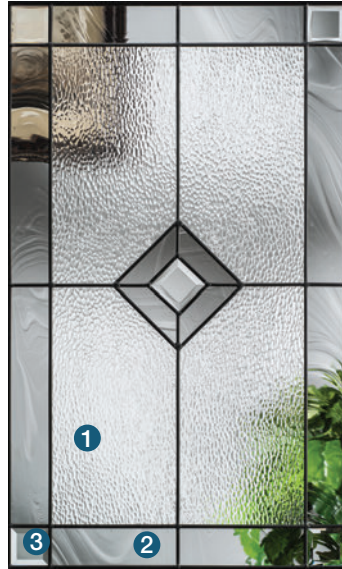

Pembridge™

Simplistic in its design, Pembridge features a field of **1** hammered glass framed by **2** gray baroque glass and **3** multifaceted bevels. A central diamond shape adds a decorative touch.

Glass Privacy Rating

Note: The use of gray baroque glass varies based on glass size.

Black Nickel

Brushed Nickel