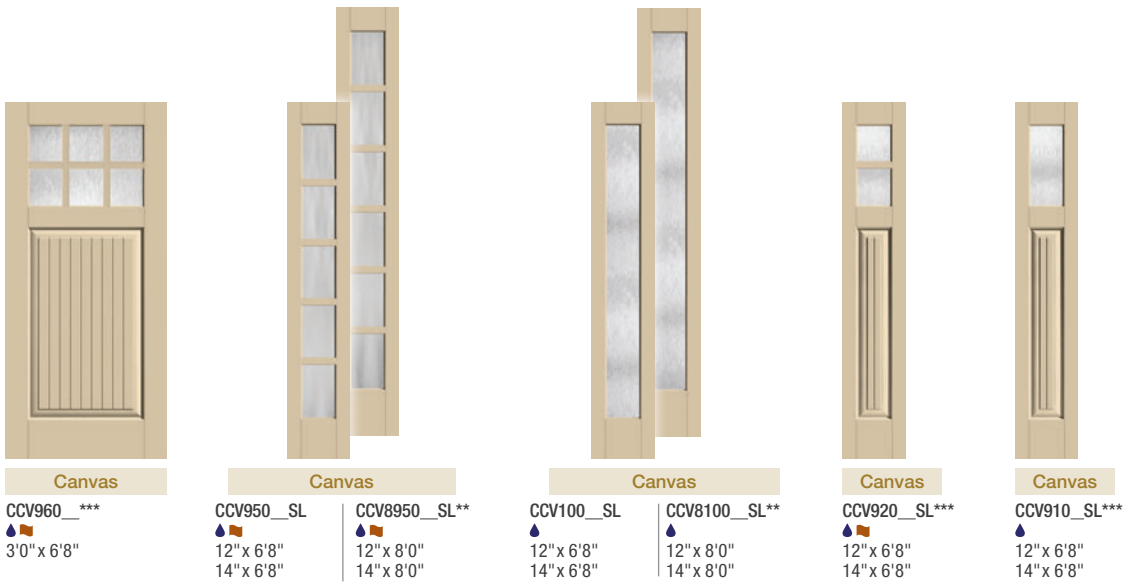

CCV930 ***
 
3'0" x 6'8"

Canvas

CCV940 ***
 
3'0" x 6'8"

*Formerly Classic-Craft American Style.

**Not available with Satin Etch (XE) glass.

***Not available with Geometric (XG) or Satin Etch (XE) glass.

Note: See page 299 for important product details that may help with your purchase decision.