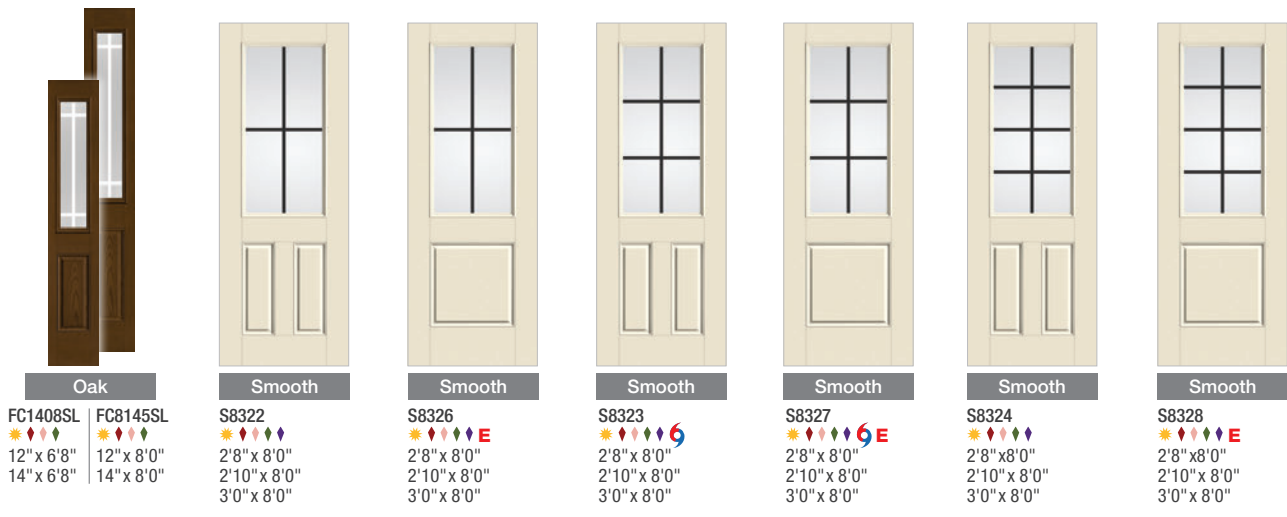

Oak
FC1408SL | FC8145SL
12" x 6'8" | 12" x 8'0"
14" x 6'8" | 14" x 8'0"

Smooth
S8322
2'8" x 8'0"
2'10" x 8'0"
3'0" x 8'0"

Smooth
S8326
2'8" x 8'0"
2'10" x 8'0"
3'0" x 8'0"

Smooth
S8323
2'8" x 8'0"
2'10" x 8'0"
3'0" x 8'0"

Smooth
S8327
2'8" x 8'0"
2'10" x 8'0"
3'0" x 8'0"

Smooth
S8324
2'8" x 8'0"
2'10" x 8'0"
3'0" x 8'0"

Smooth
S8328
2'8" x 8'0"
2'10" x 8'0"
3'0" x 8'0"