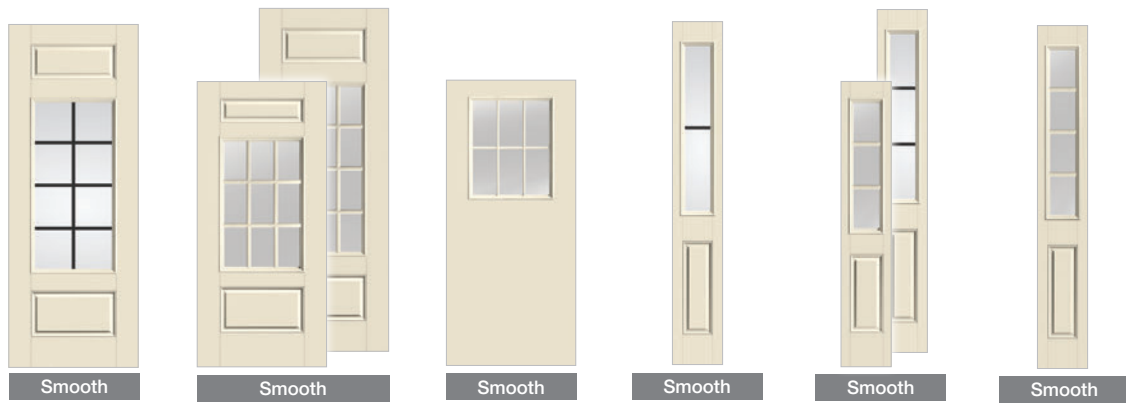

Smooth
S8320
2'8" x 8'0"
2'10" x 8'0"
3'0" x 8'0"

Smooth
S32
2'8" x 6'8"
2'10" x 6'8"
3'0" x 6'8"

Smooth
S832
2'8" x 8'0"
2'10" x 8'0"
3'0" x 8'0"

Smooth
S115
2'6" x 6'8"
2'8" x 6'8" (7'0")
2'10" x 6'8" (7'0")
3'0" x 6'8" (7'0")

Smooth
S8675SL
12" x 8'0"
14" x 8'0"

Smooth
S263SL | S7125SL
12" x 6'8" | 12" x 8'0"
14" x 6'8" | 14" x 8'0"

Smooth
S3487SL
12" x 8'0"
14" x 8'0"

Clear Glass with Divided Lites *Continues on next page.*

Key

- No Stile Lines
- ☀ Low-E Glass (LE)
- Simulated Divided Lites (SDL)
- Flat or Contour White Grilles Between Glass (GBGF / GBGC)
- Flat or Contour Almond Grilles Between Glass (GBGF / GBGC)
- Flat or Contour Bronze Grilles Between Glass (GBGF / GBGC)
- Flat or Contour Black Grilles Between Glass (GBGF / GBGC)
- Fixed Grilles (FXG)
- 6 WBDR Options
- 6 WBDR / HVHZ Options
- E Elevated 10" Bottom Rail Options