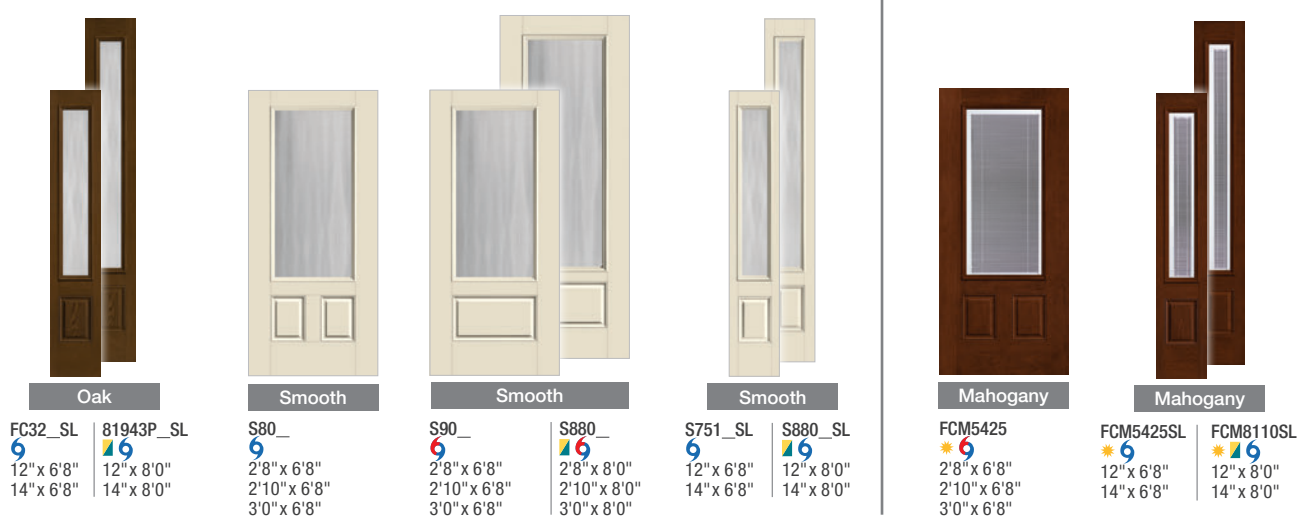

Internal Blinds

Oak	Smooth	Smooth	Smooth	Mahogany	Mahogany
FC32_SL	S80_	S90_	S880_	FCM5425	FCM5425SL
🔥	🔥	🔥	🔥📐	🔥📐	🔥📐
12" x 6'8" 14" x 6'8"	2'8" x 6'8" 2'10" x 6'8" 3'0" x 6'8"	2'8" x 6'8" 2'10" x 6'8" 3'0" x 6'8"	2'8" x 8'0" 2'10" x 8'0" 3'0" x 8'0"	2'8" x 6'8" 2'10" x 6'8" 3'0" x 6'8"	12" x 6'8" 14" x 6'8"
			S751_SL		FCM8110SL
			🔥		🔥📐
			12" x 6'8" 14" x 6'8"		12" x 8'0" 14" x 8'0"

Internal Blinds *Continues on next page.*

Key

- 🔥 Flush-Glazed Glass with Detailed Sticking (FG)
- 📐 Simulated Divided Lites (SDL)
- 🔥 Simulated Divided Lites (SDL)
- 📐 NEW Scrolled & Flat Advanta Lite Frame
- 📐 NEW Scrolled Advanta Lite Frame
- 🔥 WBDR Options
- 🔥 WBDR / HVHZ Options