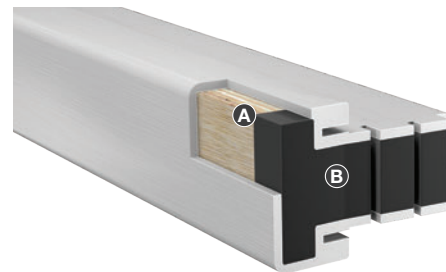

Reinforced Mullions

Provide additional structural support and stability. All mullions are reinforced with a co-extruded **A** LVL core to provide additional structural support and stability and feature a **B** composite-capped bottom to eliminate the risk of water absorption and maintain a rot-free composite exterior.

Order composite door frame samples at store.thermatru.com.

*See your Therma-Tru seller for details on product availability.

**Comparison of pendulum impact test results for Therma-Tru composite door frame and standard finger-jointed Pine wood door frame, both with similar pre-hung doors.

***To confirm code requirements in your jurisdiction, always check with your local building code authority.

Note: See your Therma-Tru seller or visit www.thermatru.com for details on available product sizes and options, limited warranties and exclusions, and Rider. Frame-only warranty option for customers without a Therma-Tru door system.