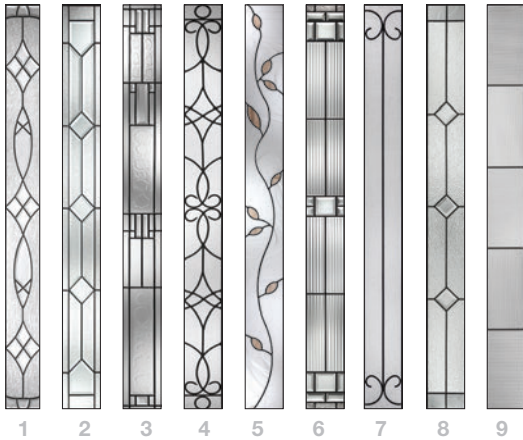

Decorative Glass

Available for Línea.