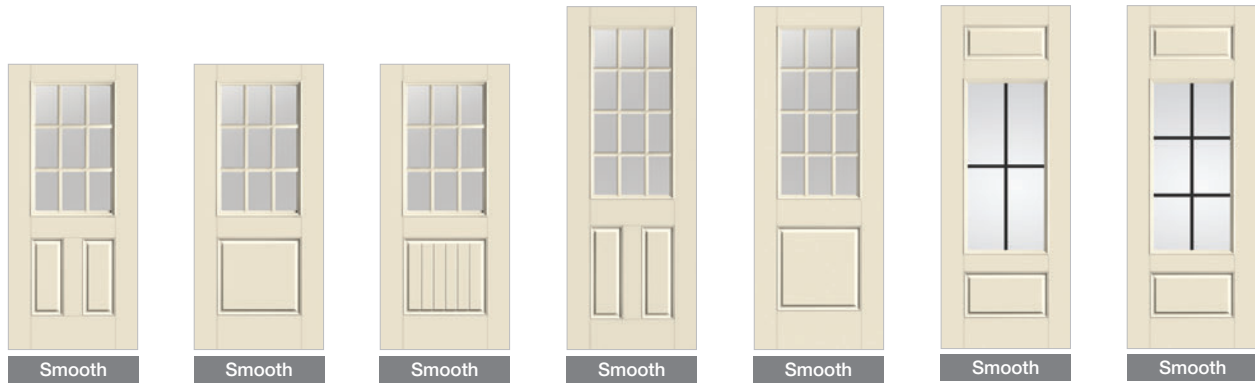

Smooth
S262
2'6" x 6'8"
2'8" x 6'8" (7'0")
2'10" x 6'8" (7'0")
3'0" x 6'8" (7'0")

Smooth
S6022
2'8" x 6'8" (7'0")
2'10" x 6'8" (7'0")
3'0" x 6'8" (7'0")

Smooth
S6042
2'8" x 6'8"
2'10" x 6'8"
3'0" x 6'8"

Smooth
S8321
2'8" x 8'0"
2'10" x 8'0"
3'0" x 8'0"

Smooth
S8325
2'8" x 8'0"
2'10" x 8'0"
3'0" x 8'0"

Smooth
S8318
2'8" x 8'0"
2'10" x 8'0"
3'0" x 8'0"

Smooth
S8319
2'8" x 8'0"
2'10" x 8'0"
3'0" x 8'0"