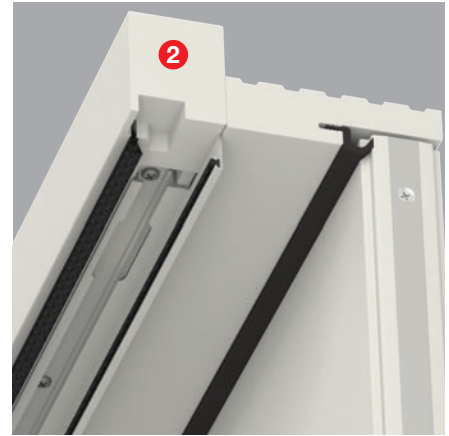

2 The Impressions system comes standard with **composite brickmould** and an aluminum storm door panel. For added protection from rotting, choose a **composite frame featuring Tru-Guard™ composite technology**.