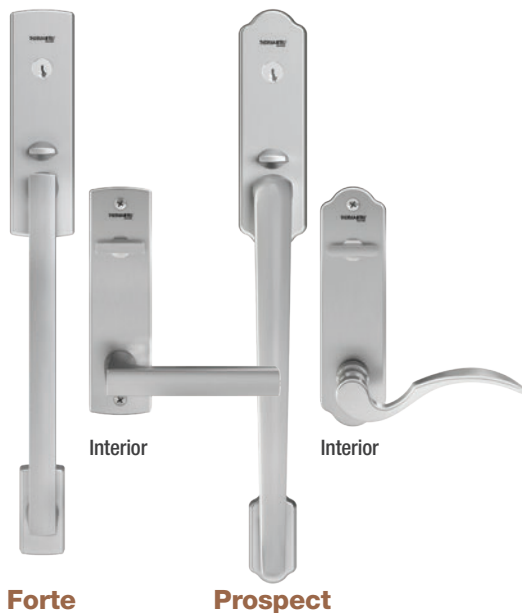

Heights: 6'6"
6'8"
8'0"

Handleset Options for Standard Door MPLS

Designed to complement Therma-Tru® door styles from traditional to contemporary.

Finish Options

Finish Options

Latch & Deadbolt Strike Plate