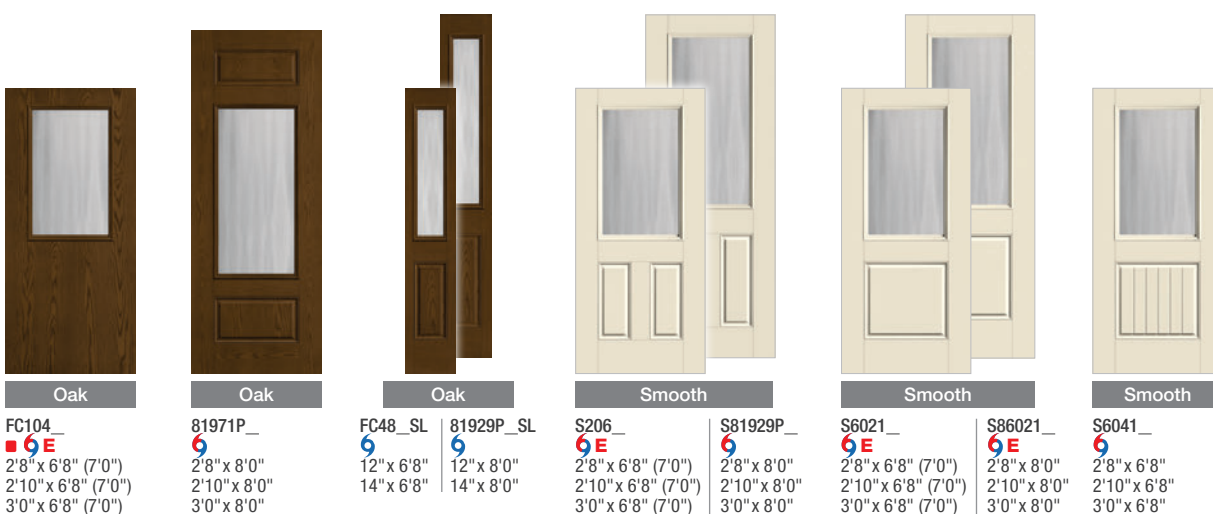

Privacy & Textured Glass

Privacy & Textured Glass Continues on next page.

Key

- No Stile Lines
- Simulated Divided Lites (SDL)
- ↙ Flat Lite Frame
- NEW Scrolled & Flat Advanta Lite Frame
- Vented Sidelite Options
- ⊙ WBDR Options
- ⊙ WBDR / HVHZ Options
- E Elevated 10" Bottom Rail Options
- ⤴ 6'6" Height Available