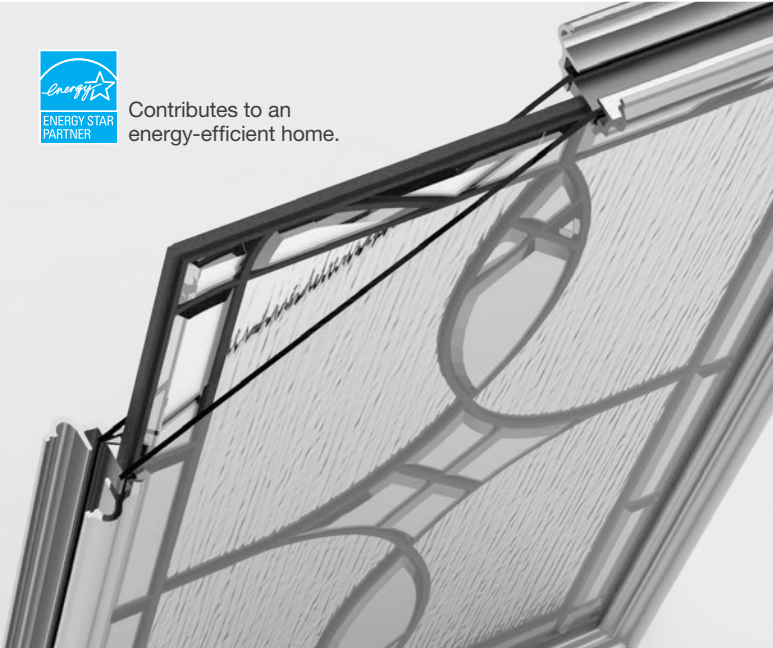

Contributes to an energy-efficient home.