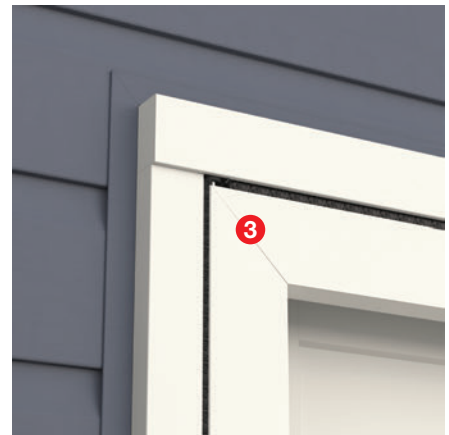

3 The storm door features a modern profile with mitered corners for a sleek, on-trend look that emphasizes the beauty of the entry door. The storm door panel fits into Therma-Tru's **flat-profile composite brickmould**.

*Patent pending.

**Compatible with with most 6'8" single entry Therma-Tru doors.

Note: See your Therma-Tru seller or visit www.thermatru.com for details on limited warranties and exclusions.