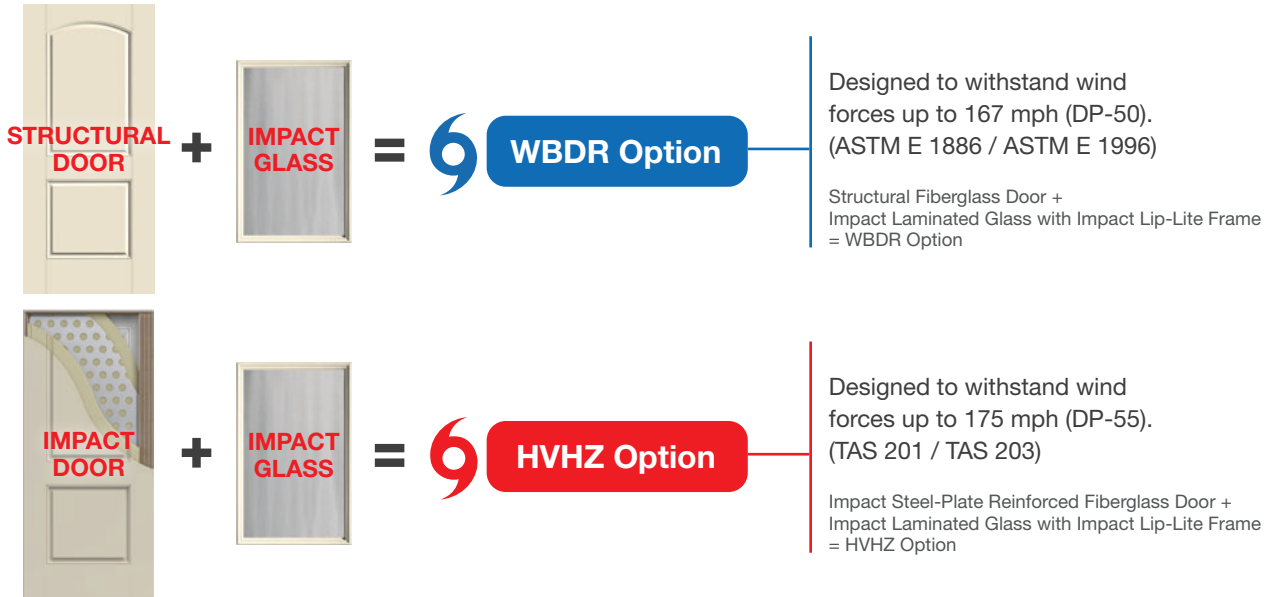

2 Use the icons to find available Therma-Tru® product options in this catalog.

WBDR / HVHZ Options: Look for this icon to find door and sidelite styles that can be configured for WBDR or HVHZ.

3 Verify that there is a Therma-Tru product approval specific to your area for the door system configuration before buying.*

4 Make sure the product is installed in compliance with the product approval to meet building codes.

The performance of the door system depends on how it is installed. Proper installation is required to comply with building codes.

*Product approvals show that the door system meets applicable codes when selected, assembled and installed as instructed. Note: See your Therma-Tru seller or visit www.thermatru.com for product approvals and installation instructions. Always confirm building code requirements in your area before buying. Follow weather and news reports to assess severe weather situations and obey local authorities' shelter and evacuation orders. No product guarantees safety for persons or property, nor makes any premises hurricane- or impact-proof.