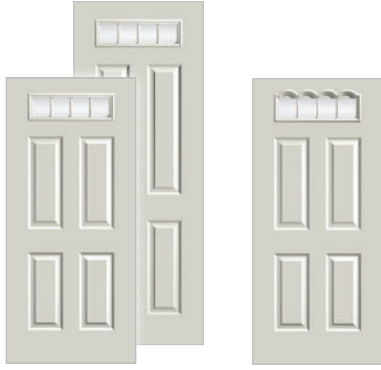

Clear Glass
with Divided Lites

TS236 ◆ 2'8" x 6'8" 2'10" x 6'8" 3'0" x 6'8"	8317 ◆ 2'8" x 8'0" 2'10" x 8'0" 3'0" x 8'0"	TS237 ◆ 2'8" x 6'8" 2'10" x 6'8" 3'0" x 6'8" (Scalloped Lite Frame)