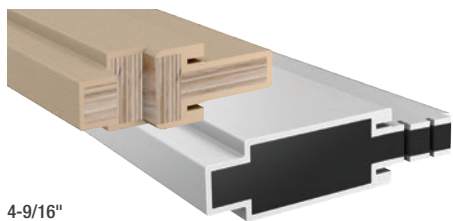

Storm Door-Ready Mullions

4-9/16"
6-9/16"

Engineered as part of Therma-Tru's complete entry door system, our composite door frame is

more reliable and up to 50% stronger on average than standard wood door frames*

when withstanding a simulated forced entry attempt by kicking in the door.*