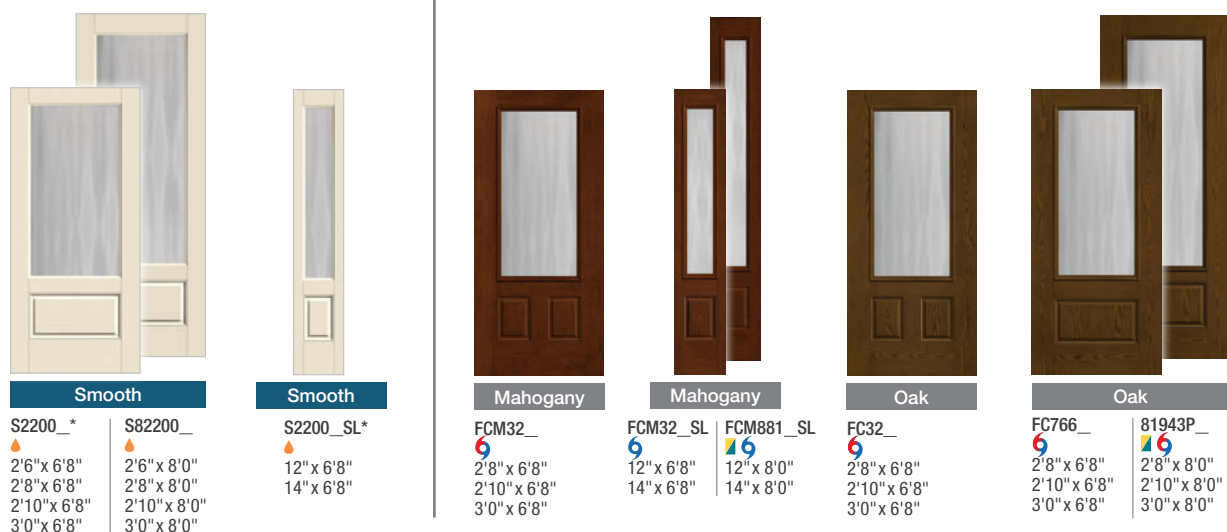

EnLiten™ Flush-Glazed Privacy & Textured Glass

Privacy & Textured Glass

Smooth	Smooth	Mahogany	Mahogany	Oak	Oak
S2200_*	S82200_	FCM32_	FCM32_SL	FC32_	FC766_
🔥	🔥	🔥📐	🔥📐	🔥	🔥
2'6" x 6'8" 2'8" x 6'8" 2'10" x 6'8" 3'0" x 6'8"	2'6" x 8'0" 2'8" x 8'0" 2'10" x 8'0" 3'0" x 8'0"	2'8" x 6'8" 2'10" x 6'8" 3'0" x 6'8"	12" x 6'8" 14" x 6'8"	2'8" x 6'8" 2'10" x 6'8" 3'0" x 6'8"	2'8" x 6'8" 2'10" x 6'8" 3'0" x 6'8"
	S2200_SL*		FCM881_SL		81943P_
	🔥		🔥📐		🔥📐
	12" x 6'8" 14" x 6'8"		12" x 8'0" 14" x 8'0"		2'8" x 8'0" 2'10" x 8'0" 3'0" x 8'0"