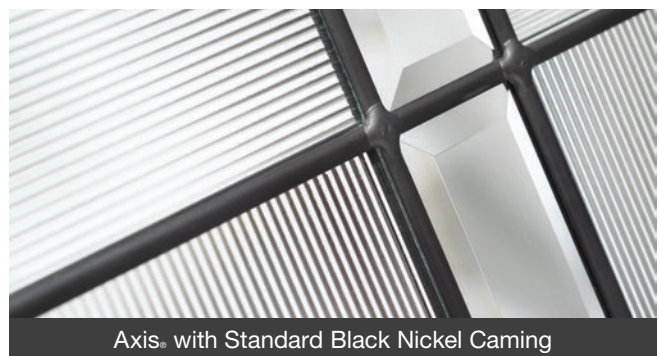

Special Quote Program

In addition to thousands of standard glass choices, we offer additional glass options through our Special Quote Program to help you find the right look for virtually any home.

Divided Lites

Match various window patterns and home styles with additional grid patterns and color options. Impact-rated options also available.

Privacy & Textured Glass

Achieve the desired look and level of privacy with additional options, including hammered glass doorlites shown above.

Caming Colors

Pair black nickel, brushed nickel or brass caming with any decorative glass design to complement home hardware and fixtures.