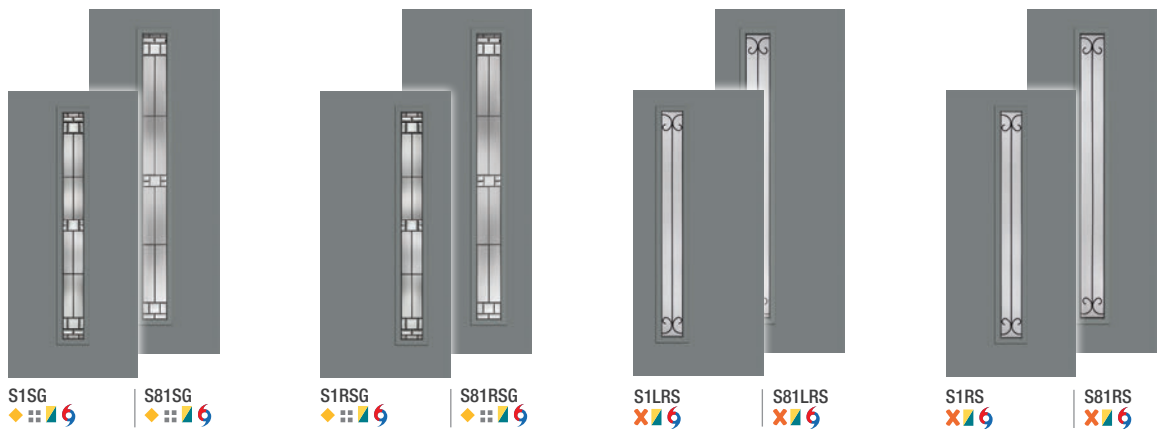

S1SG | S81SG | S1RSG | S81RSG | S1LRS | S81LRS | S1RS | S81RS

Línea Continues on next page.

Privacy & Textured Glass Options
Add the code to the blank in the style number for the desired door and glass combination. For details on glass options, see page 262.

XK = Reeded   XE = Satin Etch   XJ = Chinchilla   XN = Granite
XG = Geometric   XC = Chord   XR = Rainglass

1. **Key**
2. ★ Low-E Glass (LE)
   - Black Nickel Caming (1D)
   - Brushed Nickel Caming (1C)
   - ⦿ Brass Caming (1A)
   - ✕ Wrought Iron (1W)
   - ▨ NEW Scrolled & Flat Advanta Lite Frame
   - Ⓜ WBDP / HVHZ Options