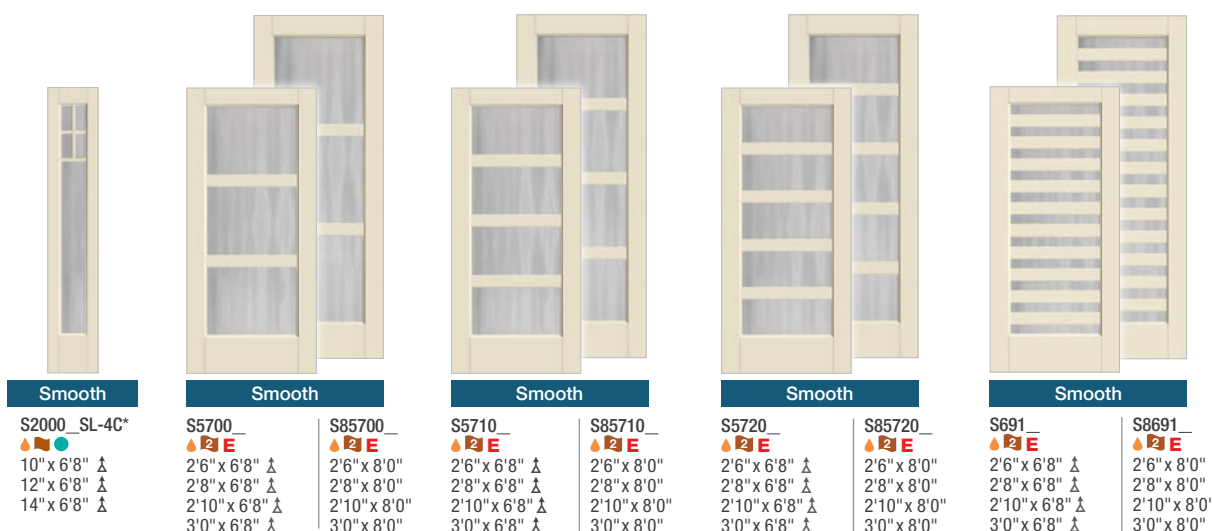

EnLiten Flush-Glazed Privacy & Textured Glass with Divided Lites *Continues on next page.*

Key

- No Stile Lines
- ▲ Flush-Glazed Glass with Detailed Sticking (FG)
- Black Nickel Caming (1D)
- Simulated Divided Lites (SDL)
- 1 Simulated Divided Lites (SDLF1)
- 2 Simulated Divided Lites (SDLF2)
- └ Flat Lite Frame
- ▤ NEW Scrolled & Flat Advanta Lite Frame
- Vented Sidelite Options
- E Elevated 10" Bottom Rail Options
- 6 WBDR Options
- 6 WBDR / HVHZ Options
- ▲ 6'6" Height Available