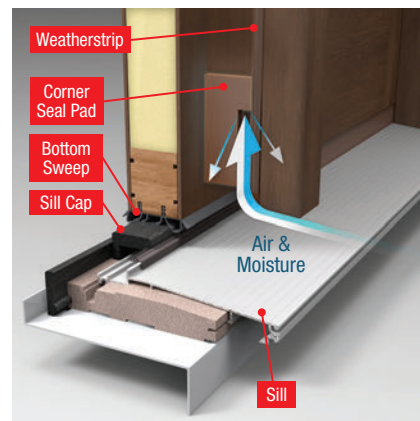

3 Corner seal pads (inswing only) complete the seal between the **sill cap**, **bottom sweep** and **weatherstrip** to help block potential pathways where wind-driven moisture can infiltrate the bottom corner of the door system.