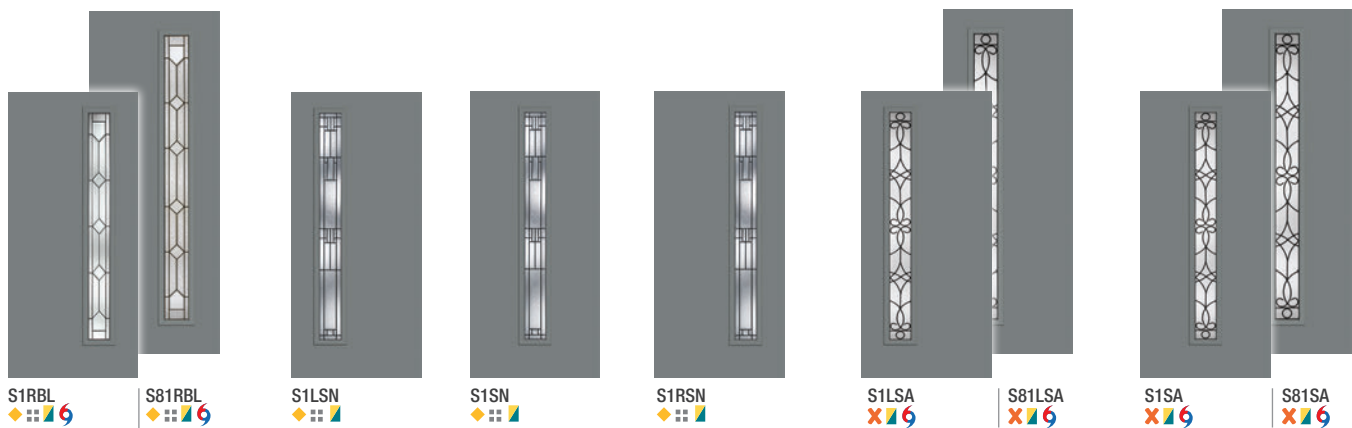

S1RBL | S81RBL | S1LSN | S1SN | S1RSN | S1LSA | S81LSA | S1SA | S81SA