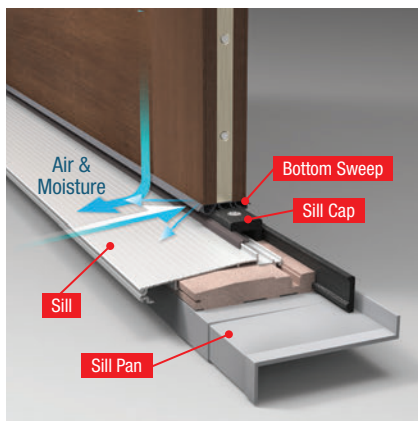

1 Weatherstrip is engineered in a variety of profiles to provide the best possible fit with our door systems, helping to deliver a precise seal between the **door** and **frame**. In addition, a rot-free Therma-Tru **composite door frame*** delivers extra protection from the damaging effects of moisture.