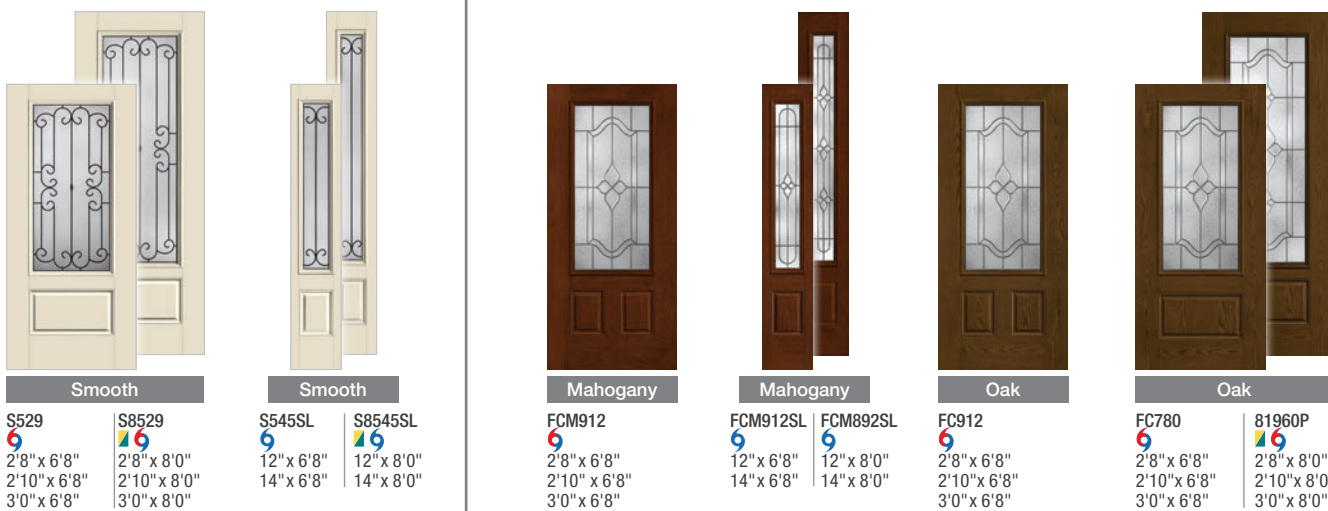

Concorde

Smooth

S529 S8529
6
2'8" x 6'8" 2'8" x 8'0"
2'10" x 6'8" 2'10" x 8'0"
3'0" x 6'8" 3'0" x 8'0"

Smooth

S545SL S8545SL
6
12" x 6'8" 12" x 8'0"
14" x 6'8" 14" x 8'0"

Mahogany

FCM912
6
2'8" x 6'8"
2'10" x 6'8"
3'0" x 6'8"

Mahogany

FCM912SL FCM892SL
6
12" x 6'8" 12" x 8'0"
14" x 6'8" 14" x 8'0"

Oak

FC912
6
2'8" x 6'8"
2'10" x 6'8"
3'0" x 6'8"

Oak

FC780 81960P
6
2'8" x 6'8" 2'8" x 8'0"
2'10" x 6'8" 2'10" x 8'0"
3'0" x 6'8" 3'0" x 8'0"

Concorde Continues on next page.

Key

- Black Nickel Caming (1D)
- Brushed Nickel Caming (1C)
- Brass Caming (1A)
- ✗ Wrought Iron (1W)
- ▲ NEW Scrolled & Flat Advanta Lite Frame
- 6 WBDP Options
- 6 WBDP / HVHZ Options