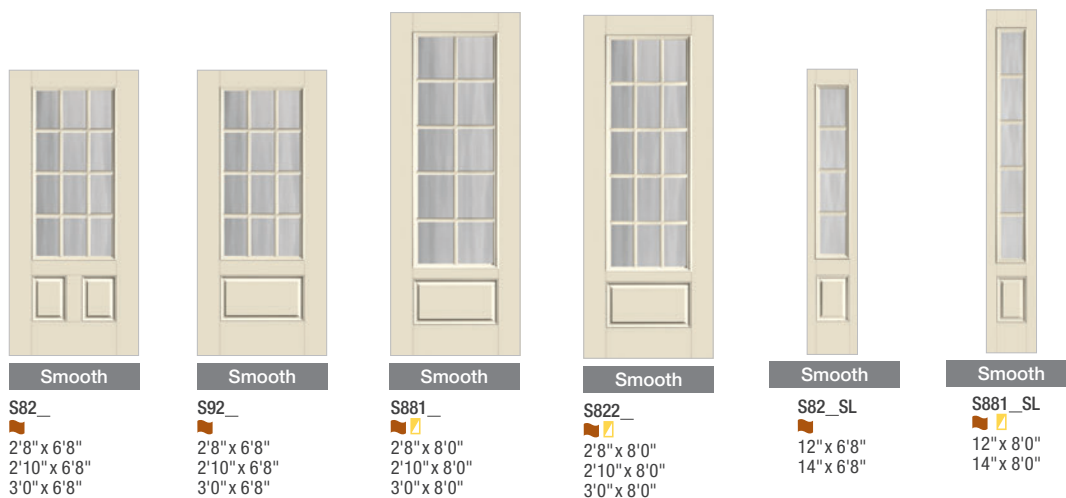

Smooth	Smooth	Smooth	Smooth	Smooth	Smooth
S82_	S92_	S881_	S822_	S82_SL	S881_SL
🔥	🔥	🔥📐	🔥📐	🔥	🔥📐
2'8" x 6'8" 2'10" x 6'8" 3'0" x 6'8"	2'8" x 6'8" 2'10" x 6'8" 3'0" x 6'8"	2'8" x 8'0" 2'10" x 8'0" 3'0" x 8'0"	2'8" x 8'0" 2'10" x 8'0" 3'0" x 8'0"	12" x 6'8" 14" x 6'8"	12" x 8'0" 14" x 8'0"