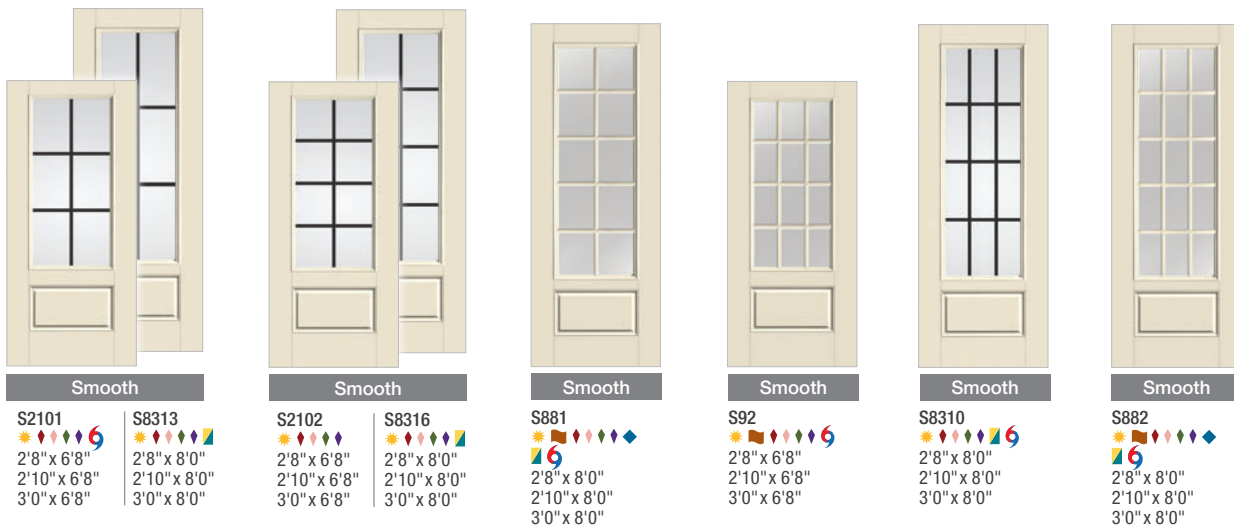

Smooth

S82
 *♦♦♦♦♦
 2'8" x 6'8"
 2'10" x 6'8"
 3'0" x 6'8"

Smooth

S1089
 *♦♦♦♦♦
 2'8" x 6'8"
 2'10" x 6'8"
 3'0" x 6'8"

S8311
 *♦♦♦♦♦
 2'8" x 8'0"
 2'10" x 8'0"
 3'0" x 8'0"

EnLiten™ Flush-Glazed Clear Glass