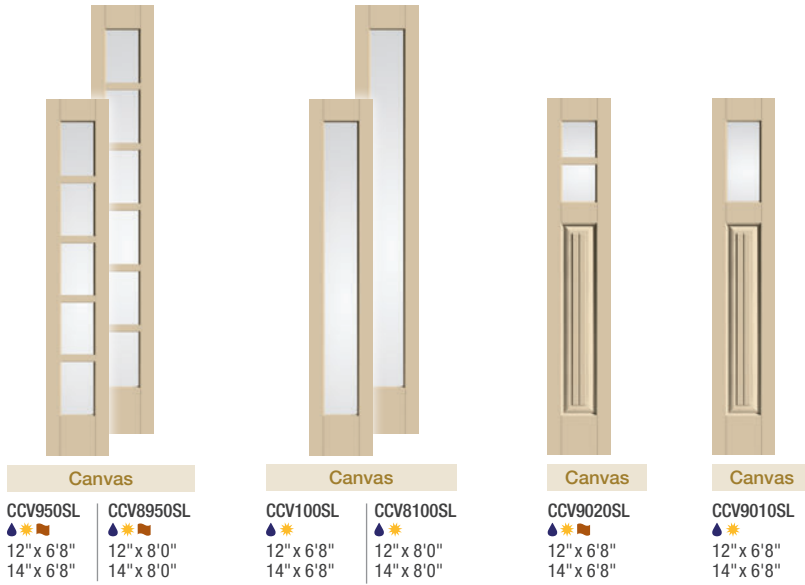

CCV910
  
3'0" x 6'8"

*Formerly Classic-Craft American Style.

Note: See page 299 for important product details that may help with your purchase decision.

Right Page: Classic Craft Mahogany Grain, Longford Glass, Door – CCM803, Finish – New Earth