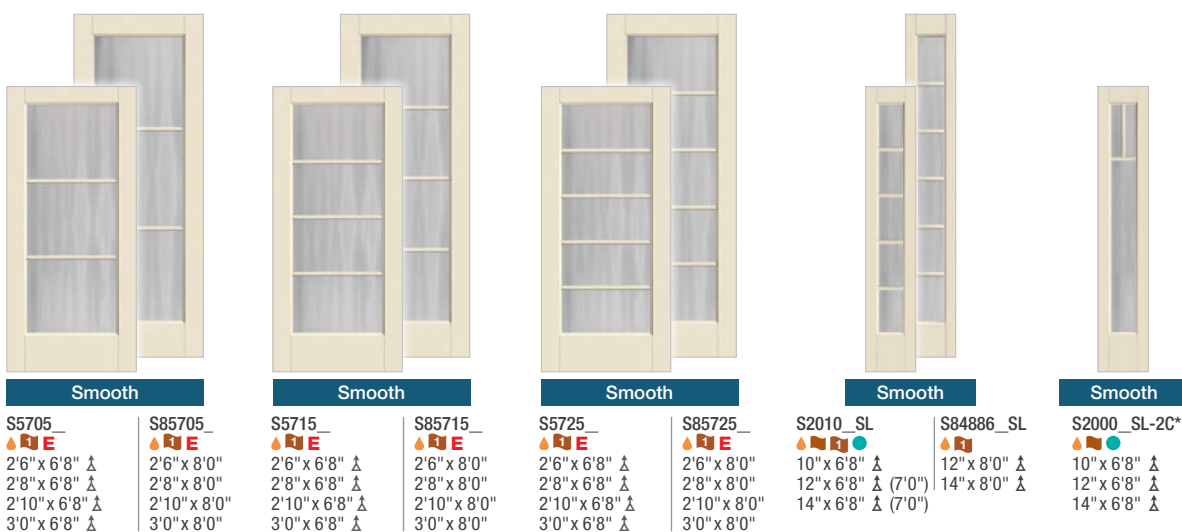

EnLiten Flush-Glazed Privacy & Textured Glass with Divided Lites *Continues on next page.*

Key

- No Stile Lines
- ▲ Flush-Glazed Glass with Detailed Sticking (FG)
- Black Nickel Caming (1D)
- Simulated Divided Lites (SDL)
- 1 Simulated Divided Lites (SDLF1)
- 2 Simulated Divided Lites (SDLF2)
- └ Flat Lite Frame
- ▤ NEW Scrolled & Flat Advanta Lite Frame
- Vented Sidelite Options
- E Elevated 10" Bottom Rail Options
- 6 WBDR Options
- 6 WBDR / HVHZ Options
- ▲ 6'6" Height Available