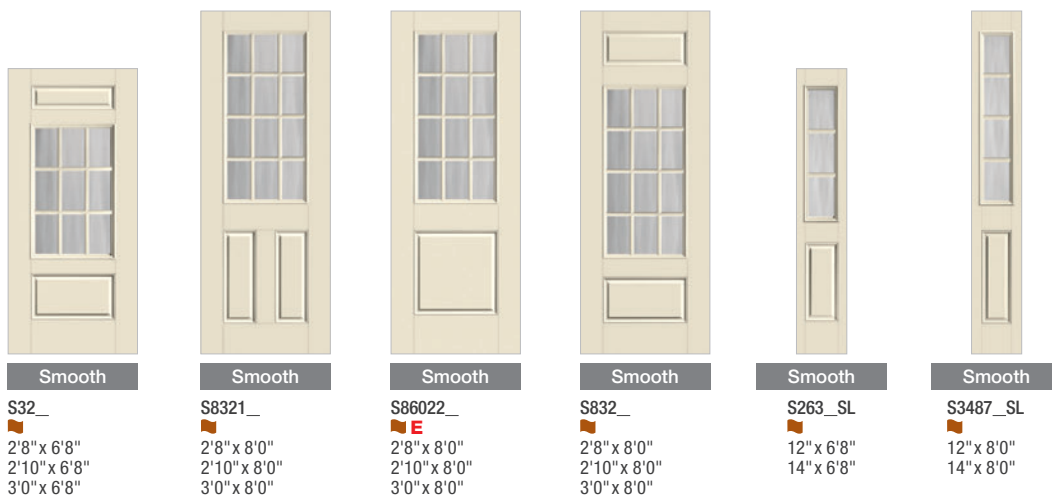

Privacy & Textured Glass

Privacy & Textured Glass Continues on next page.

Key

- No Stile Lines
- Simulated Divided Lites (SDL)
- ↙ Flat Lite Frame
- NEW Scrolled & Flat Advanta Lite Frame
- Vented Sidelite Options
- ⊙ WBDR Options
- ⊙ WBDR / HVHZ Options
- E Elevated 10" Bottom Rail Options
- ⤴ 6'6" Height Available