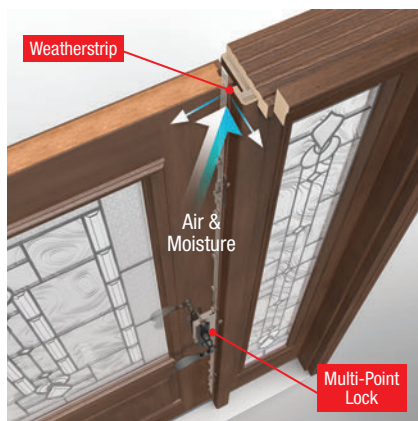

5 Multi-point locking system (recommended) engages the door and frame at three points from top to bottom for enhanced security while helping to preserve the **weatherstrip's** seal even under wind pressure.