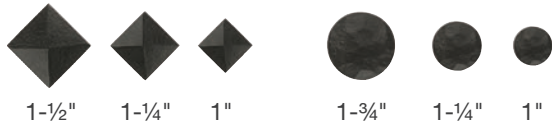

Clavos & Strap Hinges

Add a finishing touch of rustic flavor with decorative hardware.