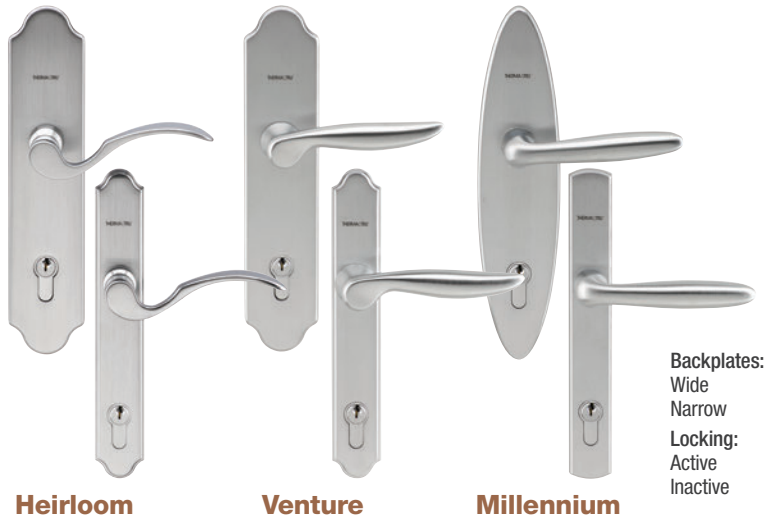

Heights: 6'6"
6'8"
8'0"

Handleset Options for Standard Door MPLS

Designed to complement Therma-Tru® door styles from traditional to contemporary.

Finish Options

Finish Options

Latch & Deadbolt Strike Plate