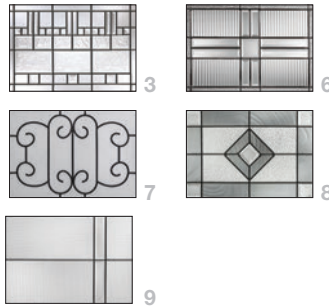

Available for Ari.

Available for Echo.

- 1 Blackstone®
- 2 Crystalline™
- 3 Sedona
- 4 Salinas®
- 5 Avonlea®
- 6 Saratoga™
- 7 Riserva®
- 8 Pembridge™
- 9 Axis®