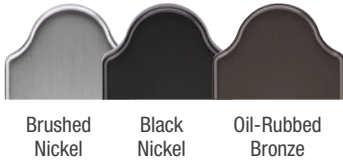

Heights: 6'6"
6'8"
8'0"

Handleset Options for Standard Door MPLS

Designed to complement Therma-Tru® door styles from traditional to contemporary.

Finish Options

Finish Options

Latch & Deadbolt Strike Plate