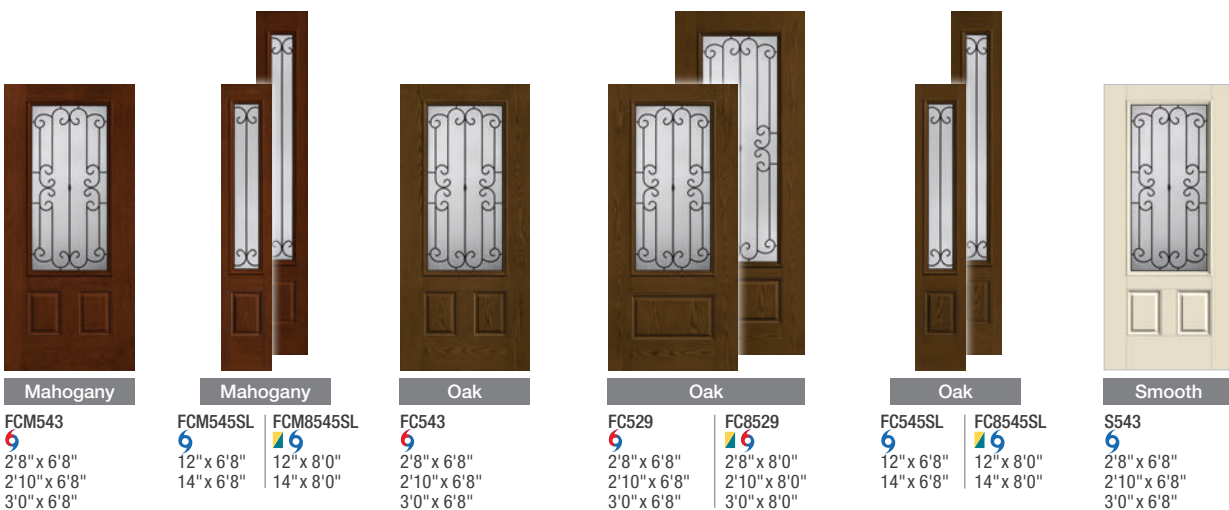

Riserva x

Mahogany

FCM543
6
2'8" x 6'8"
2'10" x 6'8"
3'0" x 6'8"

Mahogany

FCM545SL FCM8545SL
6
12" x 6'8" 12" x 8'0"
14" x 6'8" 14" x 8'0"

Oak

FC543
6
2'8" x 6'8"
2'10" x 6'8"
3'0" x 6'8"

Oak

FC529 FC8529
6
2'8" x 6'8" 2'8" x 8'0"
2'10" x 6'8" 2'10" x 8'0"
3'0" x 6'8" 3'0" x 8'0"

Oak

FC545SL FC8545SL
6
12" x 6'8" 12" x 8'0"
14" x 6'8" 14" x 8'0"

Smooth

S543
6
2'8" x 6'8"
2'10" x 6'8"
3'0" x 6'8"