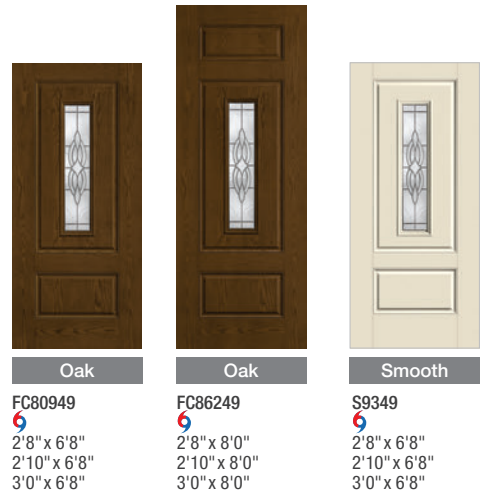

Wellesley™ ◆ ◆ ◆

Oak
FC80949
6
2'8" x 6'8"
2'10" x 6'8"
3'0" x 6'8"

Oak
FC86249
6
2'8" x 8'0"
2'10" x 8'0"
3'0" x 8'0"

Smooth
S9349
6
2'8" x 6'8"
2'10" x 6'8"
3'0" x 6'8"