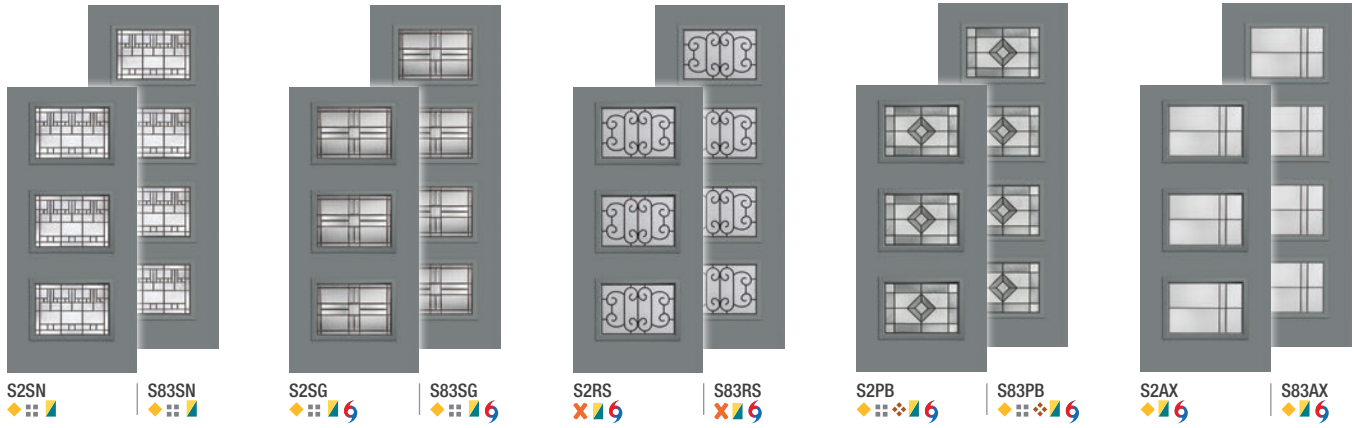

Ari

Note: Product images show exterior side of door.