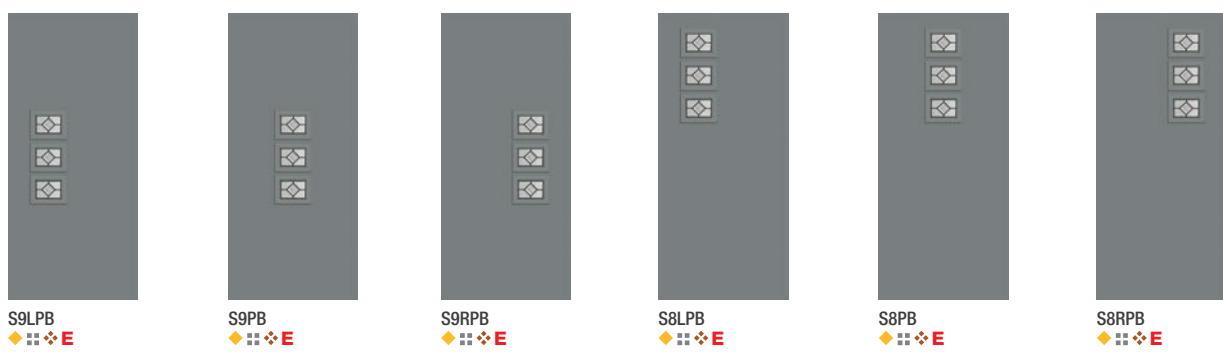

Echo *Continues on next page.*

Privacy & Textured Glass Options
Add the code to the blank in the style number for the desired door and glass combination. For details on glass options, see page 262.

XK = Reeded	XE = Satin Etch	XJ = Chinchilla	XN = Granite
XG = Geometric	XC = Chord	XR = Rainglass	

Key

Low-E Glass (LE)	Brass Caming (1A)	WBDR / HVHZ Options
Black Nickel Caming (1D)	Wrought Iron (1W)	Elevated 10" Bottom Rail Options
Brushed Nickel Caming (1C)	NEW Scrolled & Flat Advanta Lite Frame